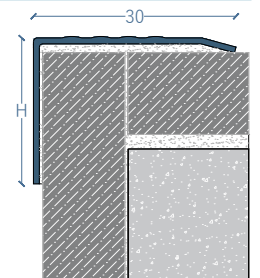

STAIR NOSING

Stair Nosing Profile made of Stainless Steel (304) is designed to create safe and highly attractive step edges. It is ideal for use in both private and commercial areas.

Height mm	Length mm	Material
20	2440	Stainless Steel

Thickness mm		Color	Finish
0.8	1.0		
DS-SN3 SM20-T8	DS-SN3 SM20-T10	Silver	Mirror
DS-SN3 SB20-T8	DS-SN3 SB20-T10	Silver	Brush
DS-SN3 GM20-T8	DS-SN3 GM20-T10	Gold	Mirror
DS-SN3 GB20-T8	DS-SN3 GB20-T10	Gold	Brush
DS-SN3 BM20-T8	DS-SN3 BM20-T10	Black	Mirror
DS-SN3 BB20-T8	DS-SN3 BB20-T10	Black	Brush
DS-SN3 RM20-T8	DS-SN3 RM20-T10	Rose Gold	Mirror
DS-SN3 RB20-T8	DS-SN3 RB20-T10	Rose Gold	Brush