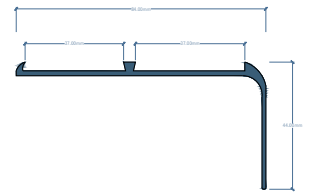

STAIR NOSING

Height mm	Length mm		Material	
44	2500		Aluminium	
Color	Finish			
DA-SN9 SN44	Silver	Natural