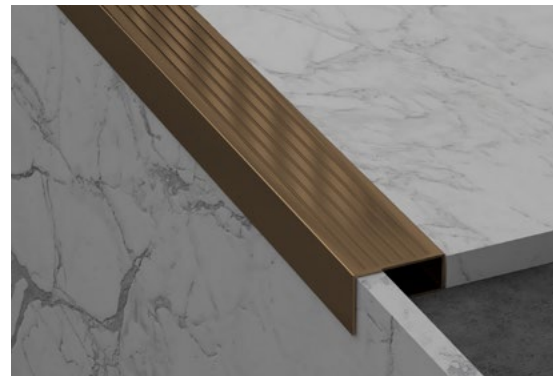

STAIR NOSING

Stair Nosing Profile made of Stainless Steel (304) is designed to create safe and highly attractive step edges. It is ideal for use in both private and commercial areas.

Height mm	Length mm	Material
12	2440	Stainless Steel

Thickness mm		Color	Finish
0.8	1.0		
DS-SN2 SM12-T8	DS-SN2 SM12-T10	Silver	Mirror
DS-SN2 SB12-T8	DS-SN2 SB12-T10	Silver	Brush
DS-SN2 GM12-T8	DS-SN2 GM12-T10	Gold	Mirror
DS-SN2 GB12-T8	DS-SN2 GB12-T10	Gold	Brush
DS-SN2 BM12-T8	DS-SN2 BM12-T10	Black	Mirror
DS-SN2 BB12-T8	DS-SN2 BB12-T10	Black	Brush
DS-SN2 RM12-T8	DS-SN2 RM12-T10	Rose Gold	Mirror
DS-SN2 RB12-T8	DS-SN2 RB12-T10	Rose Gold	Brush