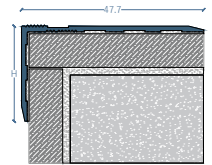

STAIR NOSING

Stair Nosing Profile made of Aluminum is designed to create safe and highly attractive step edges. It is ideal for use in both private and commercial areas.

Height mm		Length mm		Material			
48		2500		Aluminium			
Color		Finish		Color		Finish	
DA-SN5 SN48	Silver		Natural	DA-SN5 GB48	Gold		Brush
DA-SN5 SB48	Silver		Brush	DA-SN5 GM48	Gold		Mirror
DA-SN5 SM48	Silver		Mirror	DA-SN5 GA48	Gold		Anodized
DA-SN5 SA48	Silver		Anodized	DA-SN5 CB48	Champagne		Brush
DA-SN5 BB48	Black		Brush	DA-SN5 CM48	Champagne		Mirror
DA-SN5 BM48	Black		Mirror	DA-SN5 CA48	Champagne		Anodized
DA-SN5 BA48	Black		Anodized	DA-SN5 TB48	Tan		Brush
DA-SN5 RB48	Rose Gold		Brush	DA-SN5 TM48	Tan		Mirror
DA-SN5 RM48	Rose Gold		Mirror	DA-SN5 TA48	Tan		Anodized
DA-SN5 RA48	Rose Gold		Anodized