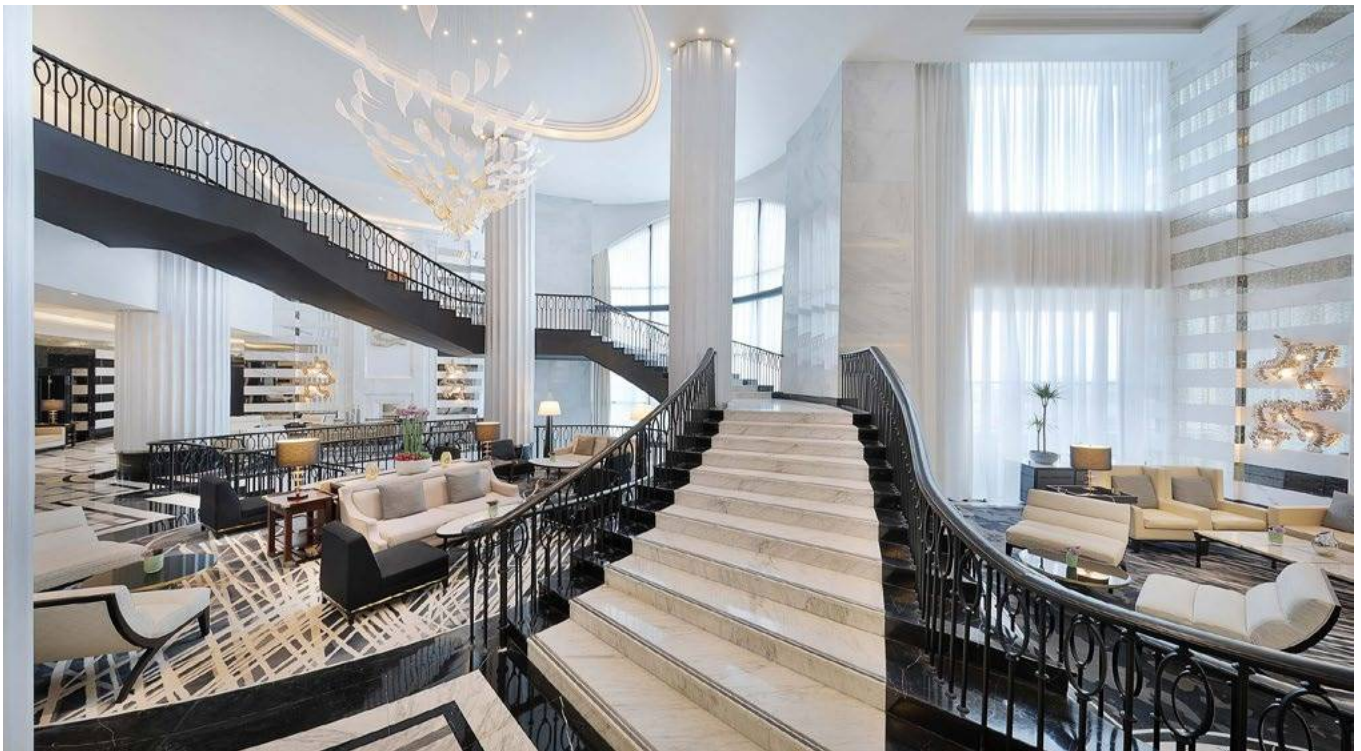

STAIR NOSING

Height mm		Length mm		Material			
10		2500		Aluminium			
Color		Finish		Color		Finish	
DA-SN6 SN10	Silver		Natural	DA-SN6 GB10	Gold		Brush
DA-SN6 SB10	Silver		Brush	DA-SN6 GM10	Gold		Mirror
DA-SN6 SM10	Silver		Mirror	DA-SN6 GA10	Gold		Anodized
DA-SN6 SA10	Silver		Anodized	DA-SN6 CB10	Champagne		Brush
DA-SN6 BB10	Black		Brush	DA-SN6 CM10	Champagne		Mirror
DA-SN6 BM10	Black		Mirror	DA-SN6 CA10	Champagne		Anodized
DA-SN6 BA10	Black		Anodized	DA-SN6 TB10	Tan		Brush
DA-SN6 RB10	Rose Gold		Brush	DA-SN6 TM10	Tan		Mirror
DA-SN6 RM10	Rose Gold		Mirror	DA-SN6 TA10	Tan		Anodized
DA-SN6 RA10	Rose Gold		Anodized				

STAIR NOSING