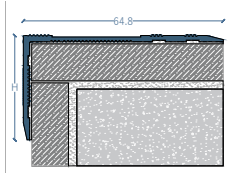

STAIR NOSING

Height mm		Length mm		Material			
65		2500		Aluminium			
Color		Finish		Color		Finish	
DA-SN8 SN65	Silver		Natural	DA-SN8 GB65	Gold		Brush
DA-SN8 SB65	Silver		Brush	DA-SN8 GM65	Gold		Mirror
DA-SN8 SM65	Silver		Mirror	DA-SN8 GA65	Gold		Anodized
DA-SN8 SA65	Silver		Anodized	DA-SN8 CB65	Champagne		Brush
DA-SN8 BB65	Black		Brush	DA-SN8 CM65	Champagne		Mirror
DA-SN8 BM65	Black		Mirror	DA-SN8 CA65	Champagne		Anodized
DA-SN8 BA65	Black		Anodized	DA-SN8 TB65	Tan		Brush
DA-SN8 RB65	Rose Gold		Brush	DA-SN8 TM65	Tan		Mirror
DA-SN8 RM65	Rose Gold		Mirror	DA-SN8 TA65	Tan		Anodized
DA-SN8 RA65	Rose Gold		Anodized