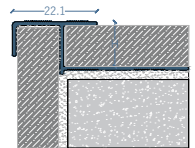

Color		Finish
DA-SN3 SN8	Silver		Natural
DA-SN3 SB8	Silver		Brush
DA-SN3 SM8	Silver		Mirror
DA-SN3 SA8	Silver		Anodized
DA-SN3 BB8	Black		Brush
DA-SN3 BM8	Black		Mirror
DA-SN3 BA8	Black		Anodized
DA-SN3 RB8	Rose Gold		Brush
DA-SN3 RM8	Rose Gold		Mirror
DA-SN3 RA8	Rose Gold		Anodized

	Color		Finish
DA-SN3 GB8	Gold		Brush
DA-SN3 GM8	Gold		Mirror
DA-SN3 GA8	Gold		Anodized
DA-SN3 CB8	Champagne		Brush
DA-SN3 CM8	Champagne		Mirror
DA-SN3 CA8	Champagne		Anodized
DA-SN3 TB8	Tan		Brush
DA-SN3 TM8	Tan		Mirror
DA-SN3 TA8	Tan		Anodized