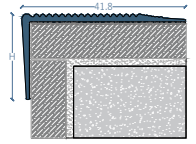

## STAIR NOSING

Height mm		Length mm		Material			
12.5		2500		Aluminium			
Color		Finish		Color		Finish	
DA-SN3 SN12.5	Silver		Natural	DA-SN3 GB12.5	Gold		Brush
DA-SN3 SB12.5	Silver		Brush	DA-SN3 GM12.5	Gold		Mirror
DA-SN3 SM12.5	Silver		Mirror	DA-SN3 GA12.5	Gold		Anodized
DA-SN3 SA12.5	Silver		Anodized	DA-SN3 CB12.5	Champagne		Brush
DA-SN3 BB12.5	Black		Brush	DA-SN3 CM12.5	Champagne		Mirror
DA-SN3 BM12.5	Black		Mirror	DA-SN3 CA12.5	Champagne		Anodized
DA-SN3 BA12.5	Black		Anodized	DA-SN3 TB12.5	Tan		Brush
DA-SN3 RB12.5	Rose Gold		Brush	DA-SN3 TM12.5	Tan		Mirror
DA-SN3 RM12.5	Rose Gold		Mirror	DA-SN3 TA12.5	Tan		Anodized
DA-SN3 RA12.5	Rose Gold		Anodized				

## STAIR NOSING

Stair Nosing Profile made of Aluminum is designed to create safe and highly attractive step edges. It is ideal for use in both private and commercial areas.

Height mm		Length mm		Material			
42		2500		Aluminium			
Color		Finish		Color		Finish	
DA-SN4 SN42	Silver		Natural	DA-SN4 GB42	Gold		Brush
DA-SN4 SB42	Silver		Brush	DA-SN4 GM42	Gold		Mirror
DA-SN4 SM42	Silver		Mirror	DA-SN4 GA42	Gold		Anodized
DA-SN4 SA42	Silver		Anodized	DA-SN4 CB42	Champagne		Brush
DA-SN4 BB42	Black		Brush	DA-SN4 CM42	Champagne		Mirror
DA-SN4 BM42	Black		Mirror	DA-SN4 CA42	Champagne		Anodized
DA-SN4 BA42	Black		Anodized	DA-SN4 TB42	Tan		Brush
DA-SN4 RB42	Rose Gold		Brush	DA-SN4 TM42	Tan		Mirror
DA-SN4 RM42	Rose Gold		Mirror	DA-SN4 TA42	Tan		Anodized
DA-SN4 RA42	Rose Gold		Anodized				