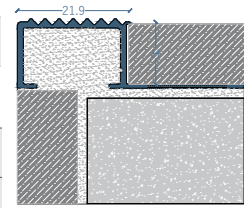

STAIR NOSING

Stair Nosing Profile made of Aluminium is designed to create safe and highly attractive step edges. It is ideal for use in both private and commercial areas.

Height mm			Length mm			Material
10			2500			Aluminium
	Color	Finish		Color	Finish	
DA-SN2 SN10	Silver	Natural		DA-SN2 GB10	Gold	Brush
DA-SN2 SB10	Silver	Brush		DA-SN2 GM10	Gold	Mirror
DA-SN2 SM10	Silver	Mirror		DA-SN2 GA10	Gold	Anodized
DA-SN2 SA10	Silver	Anodized		DA-SN2 CB10	Champagne	Brush
DA-SN2 BB10	Black	Brush		DA-SN2 CM10	Champagne	Mirror
DA-SN2 BM10	Black	Mirror		DA-SN2 CA10	Champagne	Anodized
DA-SN2 BA10	Black	Anodized		DA-SN2 TB10	Tan	Brush
DA-SN2 RB10	Rose Gold	Brush		DA-SN2 TM10	Tan	Mirror
DA-SN2 RM10	Rose Gold	Mirror		DA-SN2 TA10	Tan	Anodized
DA-SN2 RA10	Rose Gold	Anodized