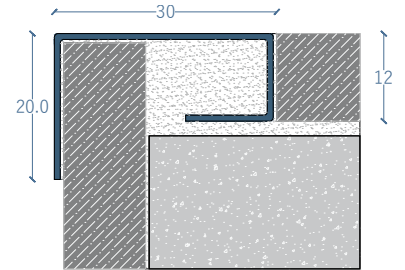

STAIR NOSING

Stair Nosing Profile made of Stainless Steel (304) is designed to create safe and highly attractive step edges. It is ideal for use in both private and commercial areas.

Height mm	Length mm	Material
12	2440	Stainless Steel

Thickness mm		Color	Finish
0.8	1.0		
DS-SN2 SM12-T8	DS-SN2 SM12-T10	Silver	Mirror
DS-SN2 SB12-T8	DS-SN2 SB12-T10	Silver	Brush
DS-SN2 GM12-T8	DS-SN2 GM12-T10	Gold	Mirror
DS-SN2 GB12-T8	DS-SN2 GB12-T10	Gold	Brush
DS-SN2 BM12-T8	DS-SN2 BM12-T10	Black	Mirror
DS-SN2 BB12-T8	DS-SN2 BB12-T10	Black	Brush
DS-SN2 RM12-T8	DS-SN2 RM12-T10	Rose Gold	Mirror
DS-SN2 RB12-T8	DS-SN2 RB12-T10	Rose Gold	Brush