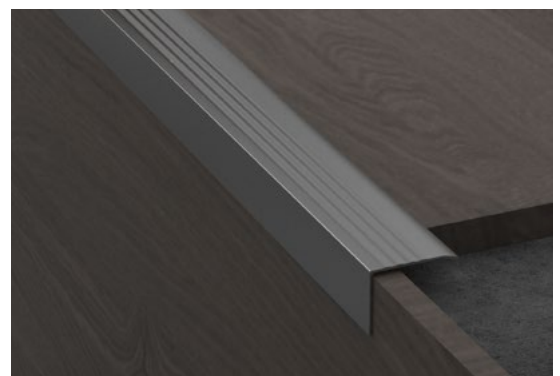

STAIR NOSING

Stair Nosing Profile made of Stainless Steel (304) is designed to create safe and highly attractive step edges. It is ideal for use in both private and commercial areas.

Height mm	Length mm	Material
20	2440	Stainless Steel

Thickness mm		Color	Finish
0.8	1.0		
DS-SN3 SM20-T8	DS-SN3 SM20-T10	Silver	Mirror
DS-SN3 SB20-T8	DS-SN3 SB20-T10	Silver	Brush
DS-SN3 GM20-T8	DS-SN3 GM20-T10	Gold	Mirror
DS-SN3 GB20-T8	DS-SN3 GB20-T10	Gold	Brush
DS-SN3 BM20-T8	DS-SN3 BM20-T10	Black	Mirror
DS-SN3 BB20-T8	DS-SN3 BB20-T10	Black	Brush
DS-SN3 RM20-T8	DS-SN3 RM20-T10	Rose Gold	Mirror
DS-SN3 RB20-T8	DS-SN3 RB20-T10	Rose Gold	Brush