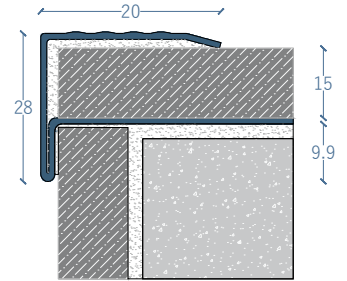

STAIR NOSING