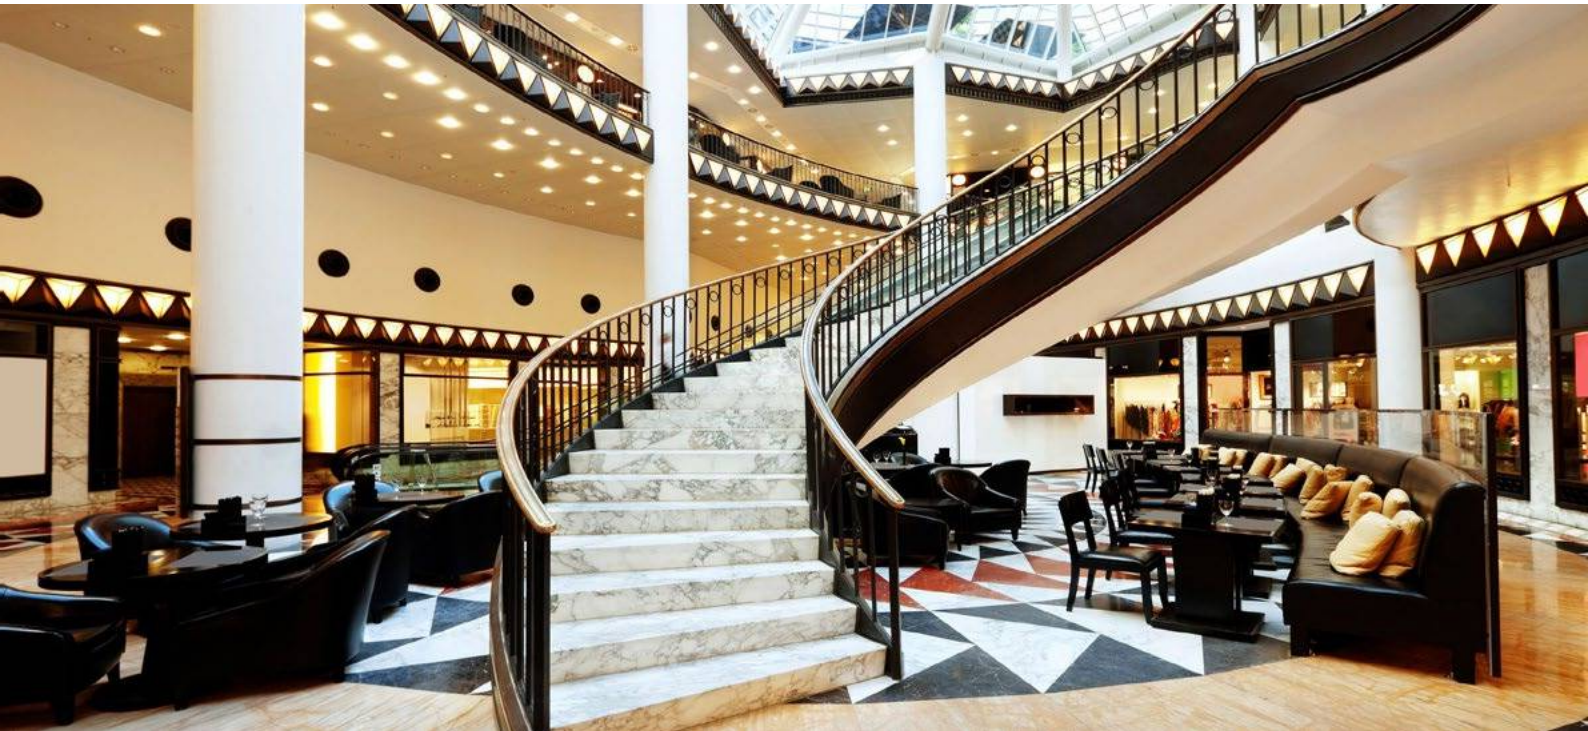

STAIR NOSING

Stair Nosing Profile made of Aluminium is designed to create safe and highly attractive step edges. It is ideal for use in both private and commercial areas.

Height mm

Length mm

Material

8

2500

Aluminium

	Color		Finish
DA-SN3 SN8	Silver		Natural
DA-SN3 SB8	Silver		Brush
DA-SN3 SM8	Silver		Mirror
DA-SN3 SA8	Silver		Anodized
DA-SN3 BB8	Black		Brush
DA-SN3 BM8	Black		Mirror
DA-SN3 BA8	Black		Anodized
DA-SN3 RB8	Rose Gold		Brush
DA-SN3 RM8	Rose Gold		Mirror
DA-SN3 RA8	Rose Gold		Anodized

	Color		Finish
DA-SN3 GB8	Gold		Brush
DA-SN3 GM8	Gold		Mirror
DA-SN3 GA8	Gold		Anodized
DA-SN3 CB8	Champagne		Brush
DA-SN3 CM8	Champagne		Mirror
DA-SN3 CA8	Champagne		Anodized
DA-SN3 TB8	Tan		Brush
DA-SN3 TM8	Tan		Mirror
DA-SN3 TA8	Tan		Anodized