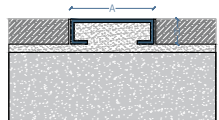

STAIR NOSING

Separating Decorative Profile made of Aluminium

Height mm		Length mm		Material			
6		2500		Aluminium			
Color		Finish		Color		Finish	
DA-SN7 SN6	Silver		Natural	DA-SN7 GB6	Gold		Brush
DA-SN7 SB6	Silver		Brush	DA-SN7 GM6	Gold		Mirror
DA-SN7 SM6	Silver		Mirror	DA-SN7 GA6	Gold		Anodized
DA-SN7 SA6	Silver		Anodized	DA-SN7 CB6	Champagne		Brush
DA-SN7 BB6	Black		Brush	DA-SN7 CM6	Champagne		Mirror
DA-SN7 BM6	Black		Mirror	DA-SN7 CA6	Champagne		Anodized
DA-SN7 BA6	Black		Anodized	DA-SN7 TB6	Tan		Brush
DA-SN7 RB6	Rose Gold		Brush	DA-SN7 TM6	Tan		Mirror
DA-SN7 RM6	Rose Gold		Mirror	DA-SN7 TA6	Tan		Anodized
DA-SN7 RA6	Rose Gold		Anodized