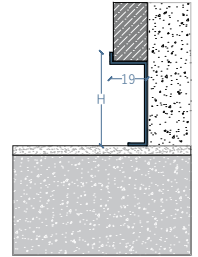

SKIRTING

Width mm	Length mm	Material
45	2440	Stainless Steel

Thickness mm		Color	Finish	
0.8	1.0			
DS-SP4 SM45-T8	DS-SP4 SM45-T10	Silver		Mirror
DS-SP4 SB45-T8	DS-SP4 SB45-T10	Silver		Brush
DS-SP4 GM45-T8	DS-SP4 GM45-T10	Gold		Mirror
DS-SP4 GB45-T8	DS-SP4 GB45-T10	Gold		Brush
DS-SP4 BM45-T8	DS-SP4 BM45-T10	Black		Mirror
DS-SP4 BB45-T8	DS-SP4 BB45-T10	Black		Brush
DS-SP4 RM45-T8	DS-SP4 RM45-T10	Rose Gold		Mirror
DS-SP4 RB45-T8	DS-SP4 RB45-T10	Rose Gold		Brush

SKIRTING

Height mm	Length mm	Material
60	2440	Stainless Steel

Thickness mm		Color	Finish	
0.8	1.0			
DS-SP5 SM60-T8	DS-SP5 SM60-T10	Silver		Mirror
DS-SP5 SB60-T8	DS-SP5 SB60-T10	Silver		Brush
DS-SP5 GM60-T8	DS-SP5 GM60-T10	Gold		Mirror
DS-SP5 GB60-T8	DS-SP5 GB60-T10	Gold		Brush
DS-SP5 BM60-T8	DS-SP5 BM60-T10	Black		Mirror
DS-SP5 BB60-T8	DS-SP5 BB60-T10	Black		Brush
DS-SP5 RM60-T8	DS-SP5 RM60-T10	Rose Gold		Mirror
DS-SP5 RB60-T8	DS-SP5 RB60-T10	Rose Gold		Brush