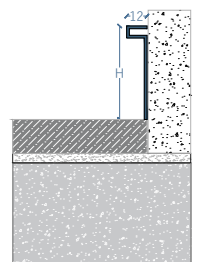

SKIRTING

Height mm	Length mm	Material
60	2440	Stainless Steel

Thickness mm		Color	Finish
0.8	1.0		
DS-SP2 SM60-T8	DS-SP2 SM60-T10	Silver	Mirror
DS-SP2 SB60-T8	DS-SP2 SB60-T10	Silver	Brush
DS-SP2 GM60-T8	DS-SP2 GM60-T10	Gold	Mirror
DS-SP2 GB60-T8	DS-SP2 GB60-T10	Gold	Brush
DS-SP2 BM60-T8	DS-SP2 BM60-T10	Black	Mirror
DS-SP2 BB60-T8	DS-SP2 BB60-T10	Black	Brush
DS-SP2 RM60-T8	DS-SP2 RM60-T10	Rose Gold	Mirror
DS-SP2 RB60-T8	DS-SP2 RB60-T10	Rose Gold	Brush