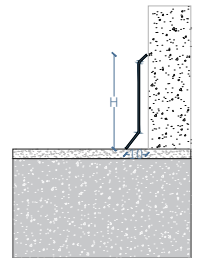

SKIRTING

Height mm	Length mm	Material
60	2440	Stainless Steel

Thickness mm		Color	Finish	
0.8	1.0			
DS-SP5 SM60-T8	DS-SP5 SM60-T10	Silver		Mirror
DS-SP5 SB60-T8	DS-SP5 SB60-T10	Silver		Brush
DS-SP5 GM60-T8	DS-SP5 GM60-T10	Gold		Mirror
DS-SP5 GB60-T8	DS-SP5 GB60-T10	Gold		Brush
DS-SP5 BM60-T8	DS-SP5 BM60-T10	Black		Mirror
DS-SP5 BB60-T8	DS-SP5 BB60-T10	Black		Brush
DS-SP5 RM60-T8	DS-SP5 RM60-T10	Rose Gold		Mirror
DS-SP5 RB60-T8	DS-SP5 RB60-T10	Rose Gold		Brush