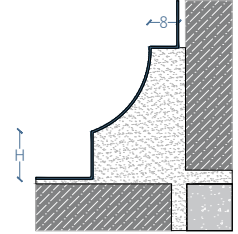

SKIRTING

Height mm	Length mm	Material
12	2440	Stainless Steel

Thickness mm

0.6	0.8	1.0	Color	Finish
DS-WF2 SM12-T6	DS-WF2 SM12-T8	DS-WF2 SM12-T10	Silver	Mirror
DS-WF2 SB12-T6	DS-WF2 SB12-T8	DS-WF2 SB12-T10	Silver	Brush
DS-WF2 GM12-T6	DS-WF2 GM12-T8	DS-WF2 GM12-T10	Gold	Mirror
DS-WF2 GB12-T6	DS-WF2 GB12-T8	DS-WF2 GB12-T10	Gold	Brush
DS-WF2 BM12-T6	DS-WF2 BM12-T8	DS-WF2 BM12-T10	Black	Mirror
DS-WF2 BB12-T6	DS-WF2 BB12-T8	DS-WF2 BB12-T10	Black	Brush
DS-WF2 RM12-T6	DS-WF2 RM12-T8	DS-WF2 RM12-T10	Rose Gold	Mirror
DS-WF2 RB12-T6	DS-WF2 RB12-T8	DS-WF2 RB12-T10	Rose Gold	Brush