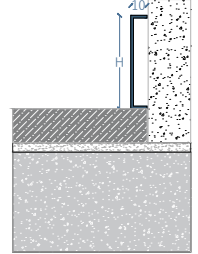

## SKIRTING

Profile for all flooring surfaces Made of Stainless Steel (304).

Height mm	Length mm	Material
60	2440	Stainless Steel

Thickness mm		Color	Finish
0.8	1.0		
DS-SP1 SM60-T8	DS-SP1 SM60-T10	Silver	Mirror
DS-SP1 SB60-T8	DS-SP1 SB60-T10	Silver	Brush
DS-SP1 GM60-T8	DS-SP1 GM60-T10	Gold	Mirror
DS-SP1 GB60-T8	DS-SP1 GB60-T10	Gold	Brush
DS-SP1 BM60-T8	DS-SP1 BM60-T10	Black	Mirror
DS-SP1 BB60-T8	DS-SP1 BB60-T10	Black	Brush
DS-SP1 RM60-T8	DS-SP1 RM60-T10	Rose Gold	Mirror
DS-SP1 RB60-T8	DS-SP1 RB60-T10	Rose Gold	Brush