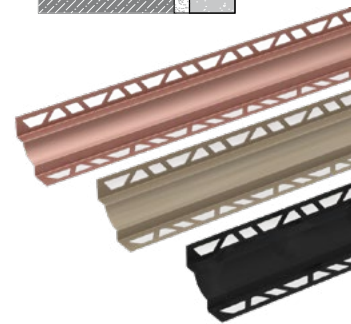

Thickness mm

0.6	0.8	1.0	Color	Finish
DS-WF2 SM8-T6	DS-WF2 SM8-T8	DS-WF2 SM8-T10	Silver	Mirror
DS-WF2 SB8-T6	DS-WF2 SB8-T8	DS-WF2 SB8-T10	Silver	Brush
DS-WF2 GM8-T6	DS-WF2 GM8-T8	DS-WF2 GM8-T10	Gold	Mirror
DS-WF2 GB8-T6	DS-WF2 GB8-T8	DS-WF2 GB8-T10	Gold	Brush
DS-WF2 BM8-T6	DS-WF2 BM8-T8	DS-WF2 BM8-T10	Black	Mirror
DS-WF2 BB8-T6	DS-WF2 BB8-T8	DS-WF2 BB8-T10	Black	Brush
DS-WF2 RM8-T6	DS-WF2 RM8-T8	DS-WF2 RM8-T10	Rose Gold	Mirror
DS-WF2 RB8-T6	DS-WF2 RB8-T8	DS-WF2 RB8-T10	Rose Gold	Brush