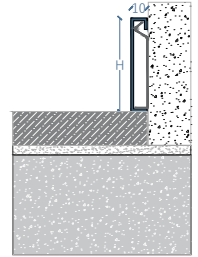

SKIRTING

Height mm	Length mm	Material
80	2440	Stainless Steel

Thickness mm

0.6	0.8	Color	Finish
DS-SP3 SM80-T6	DS-SP3 SM80-T8	Silver	Mirror
DS-SP3 SB80-T6	DS-SP3 SB80-T8	Silver	Brush
DS-SP3 GM80-T6	DS-SP3 GM80-T8	Gold	Mirror
DS-SP3 GB80-T6	DS-SP3 GB80-T8	Gold	Brush
DS-SP3 BM80-T6	DS-SP3 BM80-T8	Black	Mirror
DS-SP3 BB80-T6	DS-SP3 BB80-T8	Black	Brush
DS-SP3 RM80-T6	DS-SP3 RM80-T8	Rose Gold	Mirror
DS-SP3 RB80-T6	DS-SP3 RB80-T8	Rose Gold	Brush