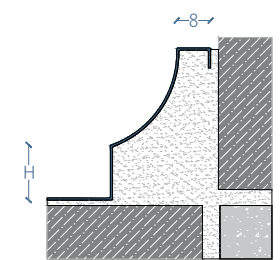

# SKIRTING PROFILES

## SKIRTING

Profile for wall / floor connections. Made of Stainless Steel (304)

Height mm	Length mm	Material
10	2440	Stainless Steel

Thickness mm			Color	Finish
0.6	0.8	1.0		
DS-WF1 SM10-T6	DS-WF1 SM10-T8	DS-WF1 SM10-T10	Silver	Mirror
DS-WF1 SB10-T6	DS-WF1 SB10-T8	DS-WF1 SB10-T10	Silver	Brush
DS-WF1 GM10-T6	DS-WF1 GM10-T8	DS-WF1 GM10-T10	Gold	Mirror
DS-WF1 GB10-T6	DS-WF1 GB10-T8	DS-WF1 GB10-T10	Gold	Brush
DS-WF1 BM10-T6	DS-WF1 BM10-T8	DS-WF1 BM10-T10	Black	Mirror
DS-WF1 BB10-T6	DS-WF1 BB10-T8	DS-WF1 BB10-T10	Black	Brush
DS-WF1 RM10-T6	DS-WF1 RM10-T8	DS-WF1 RM10-T10	Rose Gold	Mirror
DS-WF1 RB10-T6	DS-WF1 RB10-T8	DS-WF1 RB10-T10	Rose Gold	Brush