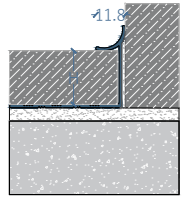

SKIRTING WALL-FOOR

Skirting Profile made of Aluminum

Height mm			Length mm			Material
8			2500			Aluminium
	Color	Finish		Color	Finish	
DA-WF2 SN8	Silver	Natural	DA-WF2 GB8	Gold	Brush	
DA-WF2 SB8	Silver	Brush	DA-WF2 GM8	Gold	Mirror	
DA-WF2 SM8	Silver	Mirror	DA-WF2 GA8	Gold	Anodized	
DA-WF2 SA8	Silver	Anodized	DA-WF2 CB8	Champagne	Brush	
DA-WF2 BB8	Black	Brush	DA-WF2 CM8	Champagne	Mirror	
DA-WF2 BM8	Black	Mirror	DA-WF2 CA8	Champagne	Anodized	
DA-WF2 BA8	Black	Anodized	DA-WF2 TB8	Tan	Brush	
DA-WF2 RB8	Rose Gold	Brush	DA-WF2 TM8	Tan	Mirror	
DA-WF2 RM8	Rose Gold	Mirror	DA-WF2 TA8	Tan	Anodized	
DA-WF2 RA8	Rose Gold	Anodized