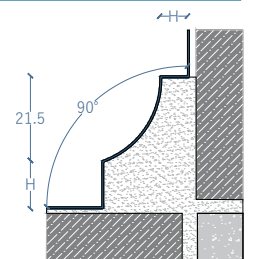

Thickness mm

0.6	0.8	1.0	Color	Finish
DS-WF2 SM8-T6	DS-WF2 SM8-T8	DS-WF2 SM8-T10	Silver	Mirror
DS-WF2 SB8-T6	DS-WF2 SB8-T8	DS-WF2 SB8-T10	Silver	Brush
DS-WF2 GM8-T6	DS-WF2 GM8-T8	DS-WF2 GM8-T10	Gold	Mirror
DS-WF2 GB8-T6	DS-WF2 GB8-T8	DS-WF2 GB8-T10	Gold	Brush
DS-WF2 BM8-T6	DS-WF2 BM8-T8	DS-WF2 BM8-T10	Black	Mirror
DS-WF2 BB8-T6	DS-WF2 BB8-T8	DS-WF2 BB8-T10	Black	Brush
DS-WF2 RM8-T6	DS-WF2 RM8-T8	DS-WF2 RM8-T10	Rose Gold	Mirror
DS-WF2 RB8-T6	DS-WF2 RB8-T8	DS-WF2 RB8-T10	Rose Gold	Brush