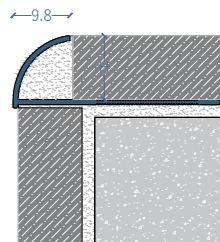

ROUND SHAPE

Round Edge Profile Made of Aluminium is ideal for the simple and accurate creation of round edges but are also suitable for use as a decorative skirting finish.

Height mm			Length mm			Material	
6			2500			Aluminium	
Color	Finish		Color	Finish			
DA-RS1 SN6	Silver		Natural	DA-RS1 GB6	Gold		Brush
DA-RS1 SB6	Silver		Brush	DA-RS1 GM6	Gold		Mirror
DA-RS1 SM6	Silver		Mirror	DA-RS1 GA6	Gold		Anodized
DA-RS1 SA6	Silver		Anodized	DA-RS1 CB6	Champagne		Brush
DA-RS1 BB6	Black		Brush	DA-RS1 CM6	Champagne		Mirror
DA-RS1 BM6	Black		Mirror	DA-RS1 CA6	Champagne		Anodized
DA-RS1 BA6	Black		Anodized	DA-RS1 TB6	Tan		Brush
DA-RS1 RB6	Rose Gold		Brush	DA-RS1 TM6	Tan		Mirror
DA-RS1 RM6	Rose Gold		Mirror	DA-RS1 TA6	Tan		Anodized
DA-RS1 RA6	Rose Gold		Anodized