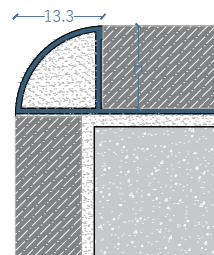

ROUND SHAPE

Round Edge Profile Made of Aluminium is ideal for the simple and accurate creation of round edges but are also suitable for use as a decorative skirting finish.

Height mm	Length mm	Material
6	2500	Aluminium