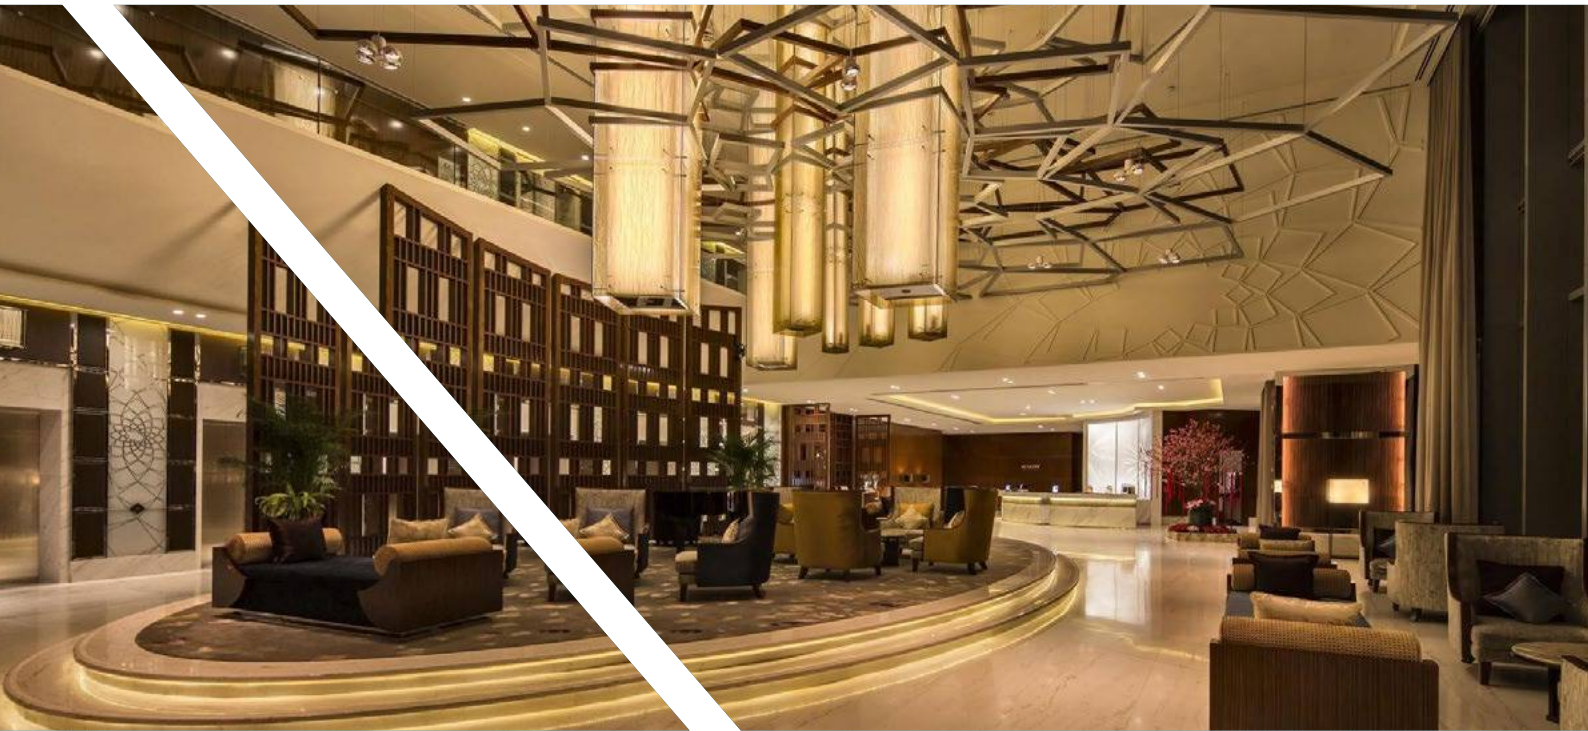

ROUND SHAPE

Round Edge Profile Made of Aluminium is ideal for the simple and accurate creation of round edges but are also suitable for use as a decorative skirting finish.

Height mm	Length mm	Material
6	2500	Aluminium

	Color	Finish
DA-RS2 SN6	Silver	Natural
DA-RS2 SB6	Silver	Brush
DA-RS2 SM6	Silver	Mirror
DA-RS2 SA6	Silver	Anodized
DA-RS2 BB6	Black	Brush
DA-RS2 BM6	Black	Mirror
DA-RS2 BA6	Black	Anodized
DA-RS2 RB6	Rose Gold	Brush
DA-RS2 RM6	Rose Gold	Mirror
DA-RS2 RA6	Rose Gold	Anodized

	Color	Finish
DA-RS2 GB6	Gold	Brush
DA-RS2 GM6	Gold	Mirror
DA-RS2 GA6	Gold	Anodized
DA-RS2 CB6	Champagne	Brush
DA-RS2 CM6	Champagne	Mirror
DA-RS2 CA6	Champagne	Anodized
DA-RS2 TB6	Tan	Brush
DA-RS2 TM6	Tan	Mirror
DA-RS2 TA6	Tan	Anodized

ROUND SHAPE