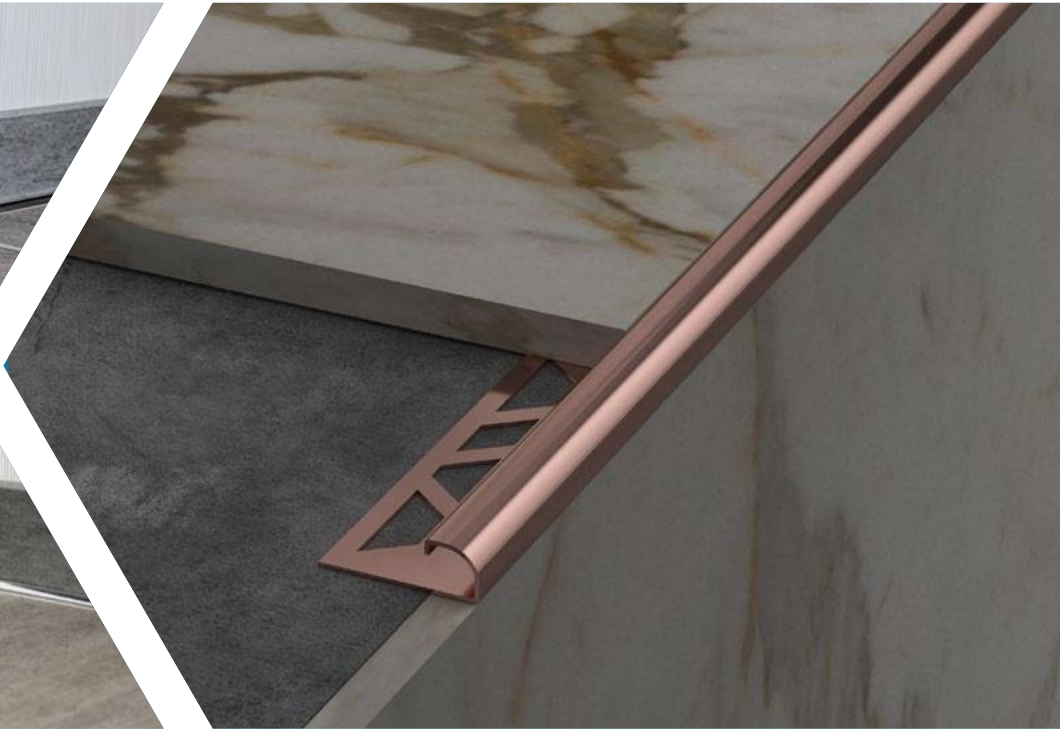

STAINLESS STEEL

PROFILES

ROUND SHAPE PROFILES

ROUND SHAPE

Round Edge Profile Made of Stainless Steel (304) is ideal for the simple and accurate creation of round edges but are also suitable for use as a decorative skirting finish.

ROUND SHAPE

Round Edge Profile Made of Stainless Steel (304) is ideal for the simple and accurate creation of round edges but are also suitable for use as a decorative skirting finish.

Height mm	Length mm	Material
10	2440	Stainless Steel

ROUND SHAPE

Round Edge Profile Made of Stainless Steel (304) is ideal for the simple and accurate creation of round edges but are also suitable for use as a decorative skirting finish.

Height mm	Length mm	Material
8	2440	Stainless Steel