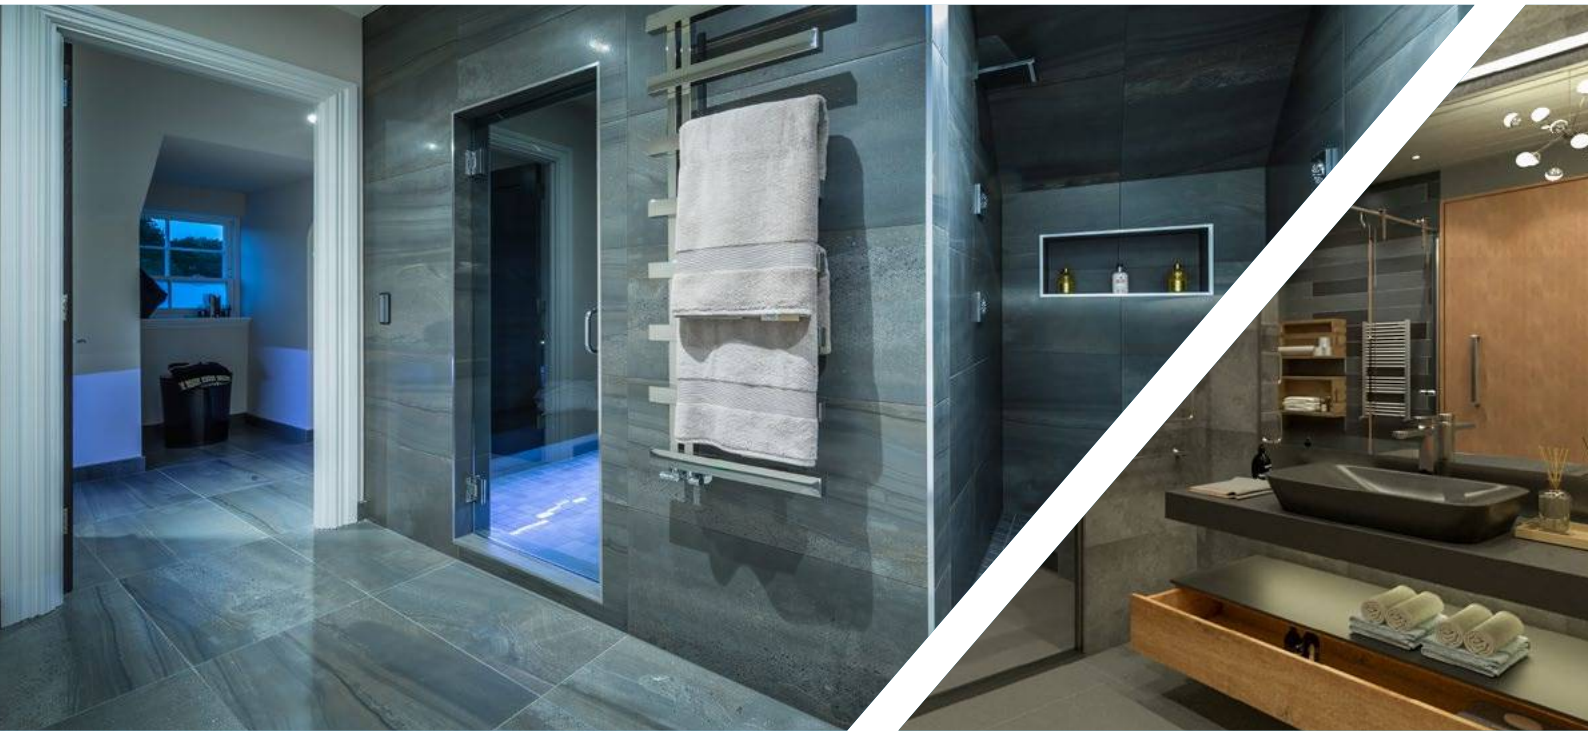

ROUND SHAPE

Round Edge Profile Made of Aluminium is ideal for the simple and accurate creation of round edges but are also suitable for use as a decorative skirting finish.

Height mm

Length mm

Material

8

2500

Aluminium

←10.58→

	Color		Finish
DA-RS3 SN8	Silver		Natural
DA-RS3 SB8	Silver		Brush
DA-RS3 SM8	Silver		Mirror
DA-RS3 SA8	Silver		Anodized
DA-RS3 BB8	Black		Brush
DA-RS3 BM8	Black		Mirror
DA-RS3 BA8	Black		Anodized
DA-RS3 RB8	Rose Gold		Brush
DA-RS3 RM8	Rose Gold		Mirror
DA-RS3 RA8	Rose Gold		Anodized

	Color		Finish
DA-RS3 GB8	Gold		Brush
DA-RS3 GM8	Gold		Mirror
DA-RS3 GA8	Gold		Anodized
DA-RS3 CB8	Champagne		Brush
DA-RS3 CM8	Champagne		Mirror
DA-RS3 CA8	Champagne		Anodized
DA-RS3 TB8	Tan		Brush
DA-RS3 TM8	Tan		Mirror
DA-RS3 TA8	Tan		Anodized

ROUND SHAPE