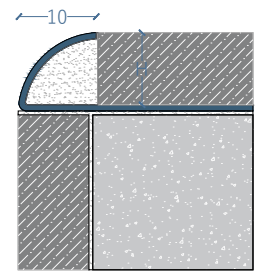

ROUND SHAPE

Round Edge Profile Made of Stainless Steel (304) is ideal for the simple and accurate creation of round edges but are also suitable for use as a decorative skirting finish.

Height mm	Length mm	Material
10	2440	Stainless Steel

Thickness mm			Color	Finish
0.6	0.8	1.0		
DS-RS2 SM10-T6	DS-RS2 SM10-T8	DS-RS2 SM10-T10	Silver	Mirror
DS-RS2 SB10-T6	DS-RS2 SB10-T8	DS-RS2 SB10-T10	Silver	Brush
DS-RS2 GM10-T6	DS-RS2 GM10-T8	DS-RS2 GM10-T10	Gold	Mirror
DS-RS2 GB10-T6	DS-RS2 GB10-T8	DS-RS2 GB10-T10	Gold	Brush
DS-RS2 BM10-T6	DS-RS2 BM10-T8	DS-RS2 BM10-T10	Black	Mirror
DS-RS2 BB10-T6	DS-RS2 BB10-T8	DS-RS2 BB10-T10	Black	Brush
DS-RS2 RM10-T6	DS-RS2 RM10-T8	DS-RS2 RM10-T10	Rose Gold	Mirror
DS-RS2 RB10-T6	DS-RS2 RB10-T8	DS-RS2 RB10-T10	Rose Gold	Brush