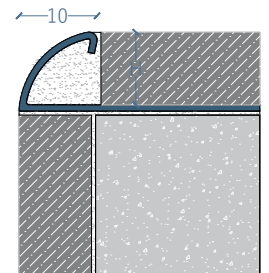

Height mm	Length mm	Material
8	2440	Stainless Steel

Thickness mm

0.6	0.8	1.0	Color	Finish
DS-RS1 SM8-T6	DS-RS1 SM8-T8	DS-RS1 SM8-T10	Silver	Mirror
DS-RS1 SB8-T6	DS-RS1 SB8-T8	DS-RS1 SB8-T10	Silver	Brush
DS-RS1 GM8-T6	DS-RS1 GM8-T8	DS-RS1 GM8-T10	Gold	Mirror
DS-RS1 GB8-T6	DS-RS1 GB8-T8	DS-RS1 GB8-T10	Gold	Brush
DS-RS1 BM8-T6	DS-RS1 BM8-T8	DS-RS1 BM8-T10	Black	Mirror
DS-RS1 BB8-T6	DS-RS1 BB8-T8	DS-RS1 BB8-T10	Black	Brush
DS-RS1 RM8-T6	DS-RS1 RM8-T8	DS-RS1 RM8-T10	Rose Gold	Mirror
DS-RS1 RB8-T6	DS-RS1 RB8-T8	DS-RS1 RB8-T10	Rose Gold	Brush