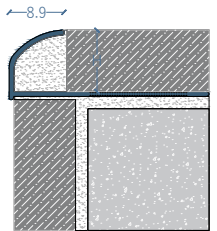

ROUND SHAPE

Round Edge Profile Made of Aluminium is ideal for the simple and accurate creation of round edges but are also suitable for use as a decorative skirting finish.

Height mm		Length mm		Material			
8		2500		Aluminium			
Color	Finish		Color	Finish			
DA-RS4 SN8	Silver		Natural	DA-RS4 GB8	Gold		Brush
DA-RS4 SB8	Silver		Brush	DA-RS4 GM8	Gold		Mirror
DA-RS4 SM8	Silver		Mirror	DA-RS4 GA8	Gold		Anodized
DA-RS4 SA8	Silver		Anodized	DA-RS4 CB8	Champagne		Brush
DA-RS4 BB8	Black		Brush	DA-RS4 CM8	Champagne		Mirror
DA-RS4 BM8	Black		Mirror	DA-RS4 CA8	Champagne		Anodized
DA-RS4 BA8	Black		Anodized	DA-RS4 TB8	Tan		Brush
DA-RS4 RB8	Rose Gold		Brush	DA-RS4 TM8	Tan		Mirror
DA-RS4 RM8	Rose Gold		Mirror	DA-RS4 TA8	Tan		Anodized
DA-RS4 RA8	Rose Gold		Anodized