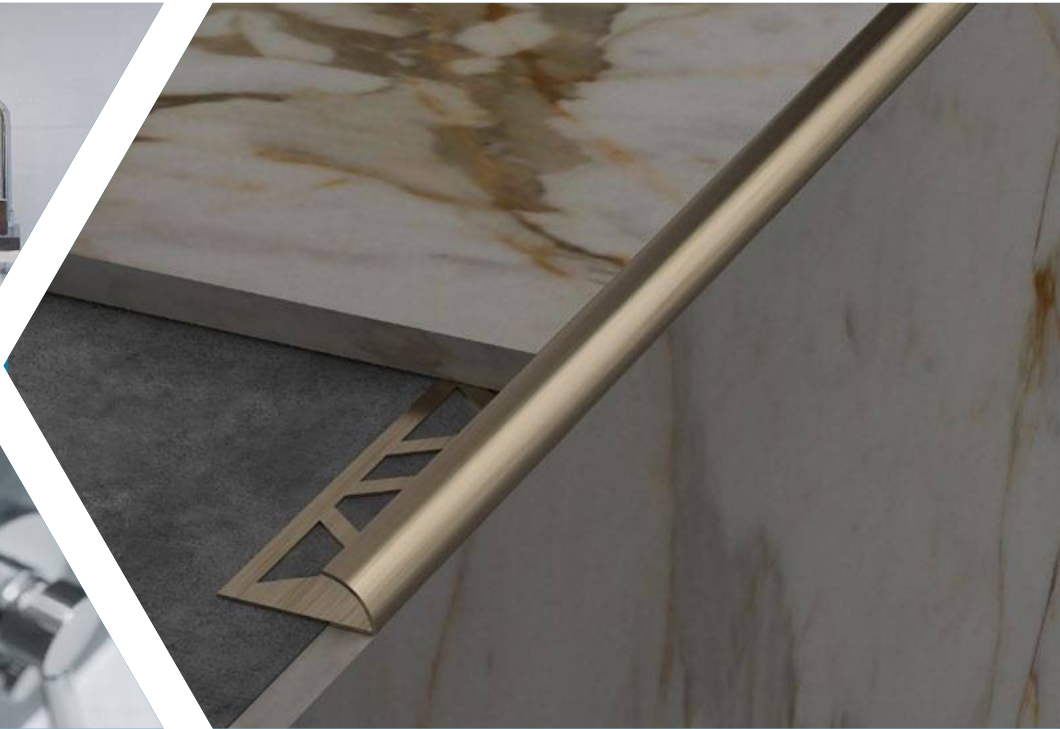

STAINLESS STEEL

PROFILES

ROUND SHAPE PROFILES

ROUND SHAPE

Round Edge Profile Made of Stainless Steel (304) is ideal for the simple and accurate creation of round edges but are also suitable for use as a decorative skirting finish.

ROUND SHAPE

Round Edge Profile Made of Stainless Steel (304) is ideal for the simple and accurate creation of round edges but are also suitable for use as a decorative skirting finish.

Height mm	Length mm	Material
10	2440	Stainless Steel