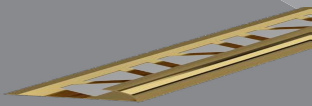

ROUND SHAPE

Round Edge Profile Made of Aluminium is ideal for the simple and accurate creation of round edges but are also suitable for use as a decorative skirting finish.

Height mm

Length mm

Material

8

2500

Aluminium

←10.58→

	Color		Finish
DA-RS3 SN8	Silver		Natural
DA-RS3 SB8	Silver		Brush
DA-RS3 SM8	Silver		Mirror
DA-RS3 SA8	Silver		Anodized
DA-RS3 BB8	Black		Brush
DA-RS3 BM8	Black		Mirror
DA-RS3 BA8	Black		Anodized
DA-RS3 RB8	Rose Gold		Brush
DA-RS3 RM8	Rose Gold		Mirror
DA-RS3 RA8	Rose Gold		Anodized

	Color		Finish
DA-RS3 GB8	Gold		Brush
DA-RS3 GM8	Gold		Mirror
DA-RS3 GA8	Gold		Anodized
DA-RS3 CB8	Champagne		Brush
DA-RS3 CM8	Champagne		Mirror
DA-RS3 CA8	Champagne		Anodized
DA-RS3 TB8	Tan		Brush
DA-RS3 TM8	Tan		Mirror
DA-RS3 TA8	Tan		Anodized

ROUND SHAPE