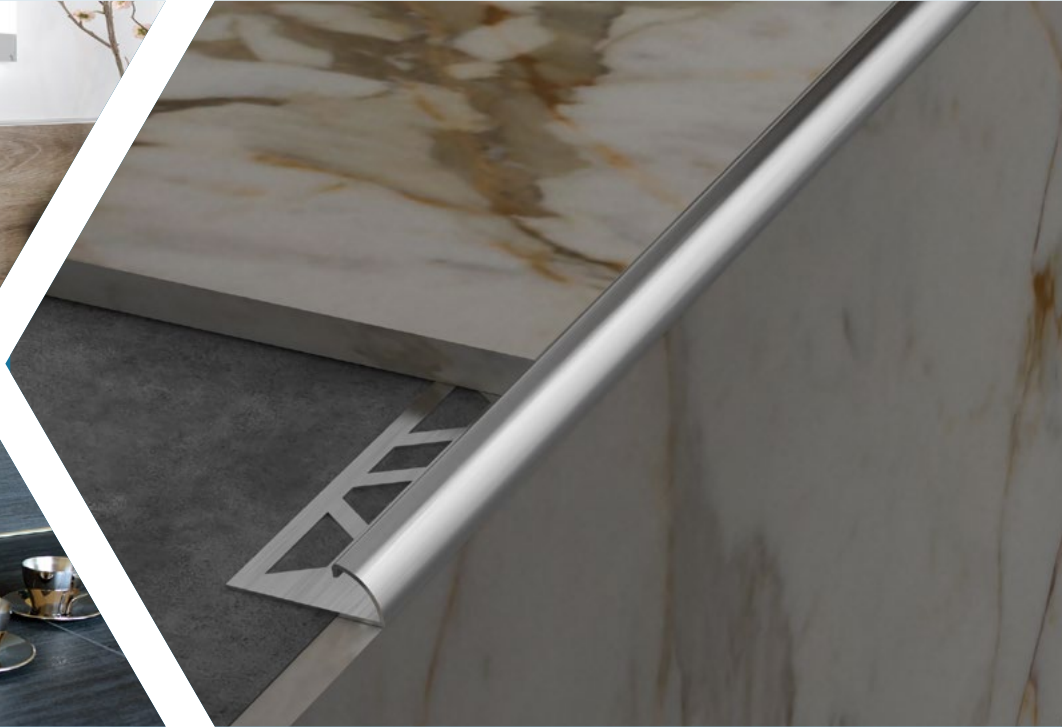

STAINLESS STEEL

PROFILES

ROUND SHAPE PROFILES

ROUND SHAPE

Round Edge Profile Made of Stainless Steel (304) is ideal for the simple and accurate creation of round edges but are also suitable for use as a decorative skirting finish.