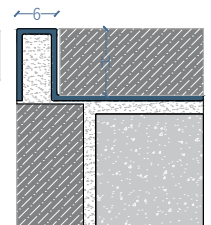

RECTANGLE SHAPE

Rectangle Edge Profile protection and decoration for the edges and the corners of tiles, furniture and doors. For particularly elegant design made of Aluminium.

Height mm		Length mm		Material			
6		2500		Aluminium			
Color		Finish		Color		Finish	
DA-REC SN6	Silver		Natural	DA-REC GB6	Gold		Brush
DA-REC SB6	Silver		Brush	DA-REC GM6	Gold		Mirror
DA-REC SM6	Silver		Mirror	DA-REC GA6	Gold		Anodized
DA-REC SA6	Silver		Anodized	DA-REC CB6	Champagne		Brush
DA-REC BB6	Black		Brush	DA-REC CM6	Champagne		Mirror
DA-REC BM6	Black		Mirror	DA-REC CA6	Champagne		Anodized
DA-REC BA6	Black		Anodized	DA-REC TB6	Tan		Brush
DA-REC RB6	Rose Gold		Brush	DA-REC TM6	Tan		Mirror
DA-REC RM6	Rose Gold		Mirror	DA-REC TA6	Tan		Anodized
DA-REC RA6	Rose Gold		Anodized