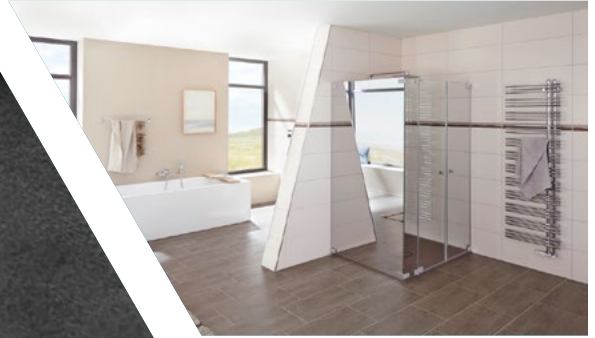

STAINLESS STEEL

PROFILES

RECTANGLE SHAPE

PROFILES

RECTANGLE SHAPE

Rectangle Edge Profile protection and decoration for the edges and the corners of tiles, furniture, doors. For particularly elegant design made of Stainless Steel (304).