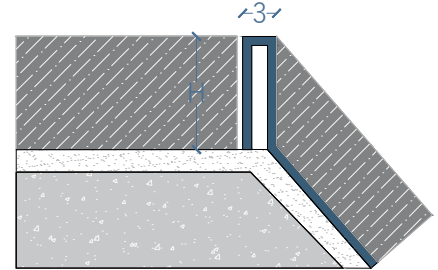

RECTANGLE SHAPE

RECTANGLE SHAPE

Tile Trim Made of Stainless Steel (304) protection and decoration for the edges and the corners of tiles, furniture, doors. Floor dividing line, carpet/floor transition.

Thickness mm	Length mm	Material
0.8	2440	Stainless Steel

RECTANGLE SHAPE

RECTANGLE SHAPE

Tile Trim Made of Stainless Steel (304) protection and decoration for the edges and the corners of tiles, furniture, doors.
Floor dividing line, carpet/floor transition.

Height mm	Length mm	Material
10.5	2440	Stainless Steel