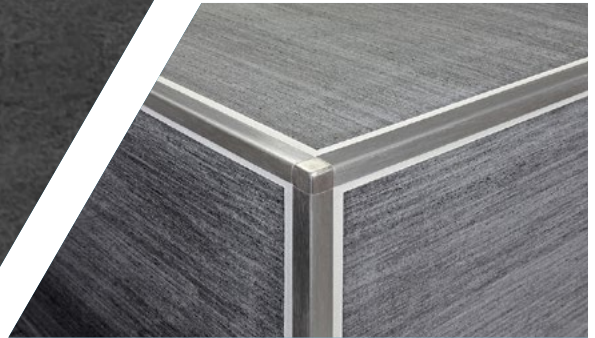

STAINLESS STEEL

PROFILES

RECTANGLE SHAPE

PROFILES

RECTANGLE SHAPE

Rectangle Edge Profile protection and decoration for the edges and the corners of tiles, furniture, doors. For particularly elegant design made of Stainless Steel (304).

RECTANGLE SHAPE

RECTANGLE SHAPE

Tile Trim Made of Stainless Steel (304) protection and decoration for the edges and the corners of tiles, furniture, doors. Floor dividing line, carpet/floor transition.

Thickness mm	Length mm	Material
0.8	2440	Stainless Steel