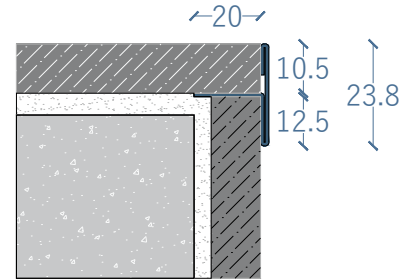

RECTANGLE SHAPE

Tile Trim Made of Stainless Steel (304) protection and decoration for the edges and the corners of tiles, furniture, doors.
Floor dividing line, carpet/floor transition.

Height mm	Length mm	Material
10.5	2440	Stainless Steel

Thickness mm		Color	Finish
0.6	0.8		
DS-TR2 SM105-T6	DS-TR2 SM105-T8	Silver	Mirror
DS-TR2 SB105-T6	DS-TR2 SB105-T8	Silver	Brush
DS-TR2 GM105-T6	DS-TR2 GM105-T8	Gold	Mirror
DS-TR2 GB105-T6	DS-TR2 GB105-T8	Gold	Brush
DS-TR2 BM105-T6	DS-TR2 BM105-T8	Black	Mirror
DS-TR2 BB105-T6	DS-TR2 BB105-T8	Black	Brush
DS-TR2 RM105-T6	DS-TR2 RM105-T8	Rose Gold	Mirror
DS-TR2 RB105-T6	DS-TR2 RB105-T8	Rose Gold	Brush

RECTANGLE SHAPE

Height mm	Length mm	Material
12.5	2440	Stainless Steel

Thickness mm		Color	Finish
0.6	0.8		
DS-TR2 SM125-T6	DS-TR2 SM125-T8	Silver	Mirror
DS-TR2 SB125-T6	DS-TR2 SB125-T8	Silver	Brush
DS-TR2 GM125-T6	DS-TR2 GM125-T8	Gold	Mirror
DS-TR2 GB125-T6	DS-TR2 GB125-T8	Gold	Brush
DS-TR2 BM125-T6	DS-TR2 BM125-T8	Black	Mirror
DS-TR2 BB125-T6	DS-TR2 BB125-T8	Black	Brush
DS-TR2 RM125-T6	DS-TR2 RM125-T8	Rose Gold	Mirror
DS-TR2 RB125-T6	DS-TR2 RB125-T8	Rose Gold	Brush

RECTANGLE SHAPE