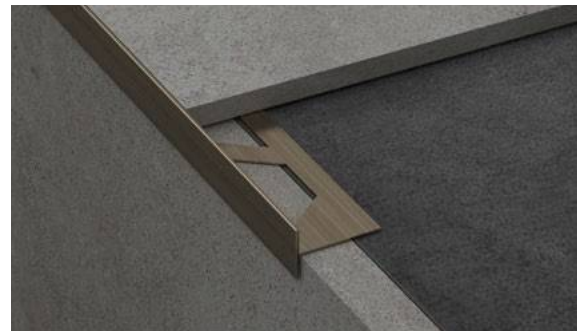

RECTANGLE SHAPE

Tile Trim Made of Stainless Steel (304) protection and decoration for the edges and the corners of tiles, furniture, doors.
Floor dividing line, carpet/floor transition.

Height mm	Length mm	Material
10.5	2440	Stainless Steel

Thickness mm		Color	Finish
0.6	0.8		
DS-TR2 SM105-T6	DS-TR2 SM105-T8	Silver	Mirror
DS-TR2 SB105-T6	DS-TR2 SB105-T8	Silver	Brush
DS-TR2 GM105-T6	DS-TR2 GM105-T8	Gold	Mirror
DS-TR2 GB105-T6	DS-TR2 GB105-T8	Gold	Brush
DS-TR2 BM105-T6	DS-TR2 BM105-T8	Black	Mirror
DS-TR2 BB105-T6	DS-TR2 BB105-T8	Black	Brush
DS-TR2 RM105-T6	DS-TR2 RM105-T8	Rose Gold	Mirror
DS-TR2 RB105-T6	DS-TR2 RB105-T8	Rose Gold	Brush