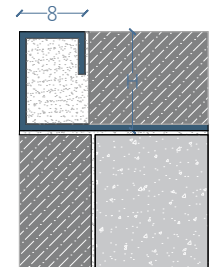

STAINLESS STEEL

PROFILES

RECTANGLE SHAPE

PROFILES

RECTANGLE SHAPE

Rectangle Edge Profile protection and decoration for the edges and the corners of tiles, furniture, doors. For particularly elegant design made of Stainless Steel (304).

Height	Length mm	Material
8	2440	Stainless Steel

Thickness mm			Color	Finish
0.6	0.8	1.0		
DS-REC SM8-T6	DS-REC SM8-T8	DS-REC SM8-T10	Silver	Mirror
DS-REC SB8-T6	DS-REC SB8-T8	DS-REC SB8-T10	Silver	Brush
DS-REC GM8-T6	DS-REC GM8-T8	DS-REC GM8-T10	Gold	Mirror
DS-REC GB8-T6	DS-REC GB8-T8	DS-REC GB8-T10	Gold	Brush
DS-REC BM8-T6	DS-REC BM8-T8	DS-REC BM8-T10	Black	Mirror
DS-REC BB8-T6	DS-REC BB8-T8	DS-REC BB8-T10	Black	Brush
DS-REC RM8-T6	DS-REC RM8-T8	DS-REC RM8-T10	Rose Gold	Mirror
DS-REC RB8-T6	DS-REC RB8-T8	DS-REC RB8-T10	Rose Gold	Brush

RECTANGLE SHAPE

Height mm	Length mm	Material
10	2440	Stainless Steel

Thickness mm

0.6	0.8	1.0	Color	Finish
DS-REC SM10-T6	DS-REC SM10-T8	DS-REC SM10-T10	Silver	 Mirror
DS-REC SB10-T6	DS-REC SB10-T8	DS-REC SB10-T10	Silver	 Brush
DS-REC GM10-T6	DS-REC GM10-T8	DS-REC GM10-T10	Gold	 Mirror
DS-REC GB10-T6	DS-REC GB10-T8	DS-REC GB10-T10	Gold	 Brush
DS-REC BM10-T6	DS-REC BM10-T8	DS-REC BM10-T10	Black	 Mirror
DS-REC BB10-T6	DS-REC BB10-T8	DS-REC BB10-T10	Black	 Brush
DS-REC RM10-T6	DS-REC RM10-T8	DS-REC RM10-T10	Rose Gold	 Mirror
DS-REC RB10-T6	DS-REC RB10-T8	DS-REC RB10-T10	Rose Gold	 Brush

RECTANGLE SHAPE

RECTANGLE SHAPE

Tile Trim Made of Stainless Steel (304) protection and decoration for the edges and the corners of tiles, furniture, doors. Floor dividing line, carpet/floor transition.

Thickness mm	Length mm	Material
0.8	2440	Stainless Steel