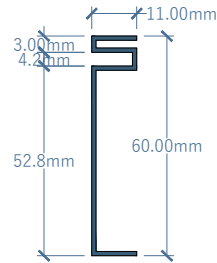

LED

LED Profile made for floor or wall edges or auxilliary light made in Stainless Steel (304).

Height mm	Length mm	Material
60	2440	Stainless Steel

Led Wattage

12

DS-LP9 60-LW12

LED