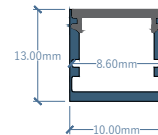

DA-LP6 13-LW24

LED

Height mm	Length mm	LED WATT	Material
9.8	3000	24	Aluminium

DA-LP7 98-LW24

LED

Height mm	Length mm	LED WATT	Material
5.7	3000	12	Aluminium

DA-LP8 57-LW12

LED

LED Profile made for floor or wall edges or auxilliary light in Aluminium

Height mm	Length mm	LED WATT	Material
9.8	3000	12	Aluminium

DA-LP9 98-LW12

LED

Height mm	Length mm	LED WATT	Material
13	3000	12	Aluminium

DA-LP10 13-LW12

LED

Height mm	Length mm	LED WATT	Material
11.8	3000	24	Aluminium

DA-LP11 118-LW24

LED

Height mm	Length mm	LED WATT	Material
71	3000	12	Aluminium

DA-LP12 71-LW12

LED