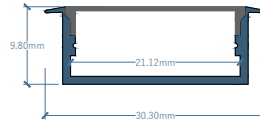

LED Profile made for floor or wall edges or auxiliary lighting in Aluminium

Height mm	Length mm	LED WATT	Material
5.9	3000	24	Aluminium

DA-LP5 59-LW24

LED

Height mm	Length mm	LED WATT	Material
13	3000	24	Aluminium

DA-LP6 13-LW24

LED

Height mm	Length mm	LED WATT	Material
9.8	3000	24	Aluminium

DA-LP7 98-LW24

LED

Height mm	Length mm	LED WATT	Material
5.7	3000	12	Aluminium

DA-LP8 57-LW12

LED

LED Profile made for floor or wall edges or auxilliary light in Aluminium

Height mm	Length mm	LED WATT	Material
9.8	3000	12	Aluminium

DA-LP9 98-LW12

LED

Height mm	Length mm	LED WATT	Material
13	3000	12	Aluminium