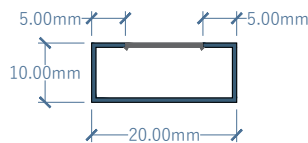

Led Wattage

12

DS-LP1 60-LW12

LED

Height mm **Length mm** **Material**

80 2440 Stainless Steel

Led Wattage

12

DS-LP2 80-LW12

LED

Height mm **Length mm** **Material**

25.7 3000 Stainless Steel

Led Wattage

12

DS-LP3 257-LW12

LED

Height mm **Length mm** **Material**

10 3000 Stainless Steel

Led Wattage

12

DS-LP4 10-LW12

LED

LED

LED Profile made for floor or wall edges or auxiliary light made in Stainless Steel (304).

Height mm Length mm Material

60 2440 Stainless Steel

Led Wattage

12

DS-LP5 60-LW12

LED

Height mm Length mm Material

60 2440 Stainless Steel