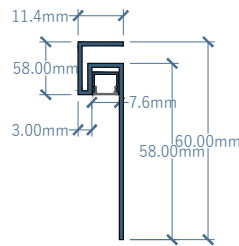

Led Wattage

12

DS-LP1 60-LW12

LED

Height mm **Length mm** **Material**

80 2440 Stainless Steel

Led Wattage

12

Height mm **Length mm** **Material**

10 3000 Stainless Steel

Led Wattage

12

DS-LP4 10-LW12

LED

LED

LED Profile made for floor or wall edges or auxiliary light made in Stainless Steel (304).

Height mm Length mm Material

60 2440 Stainless Steel

Led Wattage

12

DS-LP5 60-LW12

LED

Height mm Length mm Material

60 2440 Stainless Steel

Led Wattage

12

DS-LP6 60-LW12

LED

Height mm Length mm Material

60 2440 Stainless Steel

Led Wattage

12