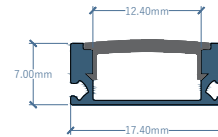

Height mm **Length mm** **Material**

10 3000 Stainless Steel

Led Wattage

12

DS-LP4 10-LW12

LED

LED

LED Profile made for floor or wall edges or auxiliary light made in Stainless Steel (304).

LED

PROFILES

LED

LED Profile made for floor or wall edges or auxilliary light n Aluminium

Height mm	Length mm	LED WATT	Material
12.1	3000	12	Aluminium

DA-LP1 121-LW12

LED

Height mm	Length mm	LED WATT	Material
7	3000	12	Aluminium

DA-LP2 7-LW12

LED

Height mm	Length mm	LED WATT	Material
7	3000	12	Aluminium

DA-LP3 7-LW12

LED

Height mm	Length mm	LED WATT	Material
12.2	3000	12	Aluminium

DA-LP4 122-LW12

LED