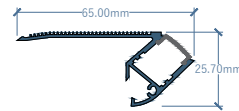

LED

Height mm	Length mm	LED WATT	Material
25.7	3000	24	Aluminium

DA-LP18 257-LW24