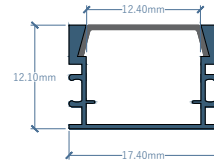

LED

PROFILES

LED

LED Profile made for floor or wall edges or auxilliary light n Aluminium

Height mm	Length mm	LED WATT	Material
12.1	3000	12	Aluminium

DA-LP1 121-LW12

LED

Height mm	Length mm	LED WATT	Material
7	3000	12	Aluminium

DA-LP2 7-LW12

LED

Height mm	Length mm	LED WATT	Material
7	3000	12	Aluminium

DA-LP3 7-LW12

LED

Height mm	Length mm	LED WATT	Material
12.2	3000	12	Aluminium

DA-LP4 122-LW12

LED