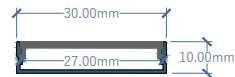

LED

Height mm	Length mm	LED WATT	Material
10	3000	12	Aluminium

DA-LP15 10-LW12