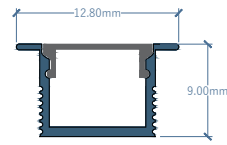

LED Profile made for floor or wall edges or auxilliary light in Aluminium

Height mm	Length mm	LED WATT	Material
9.8	3000	12	Aluminium

DA-LP9 98-LW12

LED

Height mm	Length mm	LED WATT	Material
13	3000	12	Aluminium

DA-LP10 13-LW12

LED

Height mm	Length mm	LED WATT	Material
11.8	3000	24	Aluminium

DA-LP11 118-LW24

LED

Height mm	Length mm	LED WATT	Material
71	3000	12	Aluminium

DA-LP12 71-LW12

LED

Height mm	Length mm	LED WATT	Material
9	3000	12	Aluminium

DA-LP13 9-LW12

LED

Height mm	Length mm	LED WATT	Material
9	3000	12	Aluminium

DA-LP14 9-LW12

LED

Height mm	Length mm	LED WATT	Material
10	3000	12	Aluminium