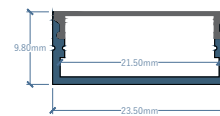

Height mm **Length mm** **Material**

10 3000 Stainless Steel

Led Wattage

12

DS-LP4 10-LW12

LED

LED

LED Profile made for floor or wall edges or auxiliary light made in Stainless Steel (304).

DA-LP2 7-LW12

LED

Height mm	Length mm	LED WATT	Material
7	3000	12	Aluminium

DA-LP3 7-LW12

LED

Height mm	Length mm	LED WATT	Material
12.2	3000	12	Aluminium

DA-LP4 122-LW12

LED

LED Profile made for floor or wall edges or auxiliary lighting in Aluminium

Height mm	Length mm	LED WATT	Material
5.9	3000	24	Aluminium

DA-LP5 59-LW24

LED

Height mm	Length mm	LED WATT	Material
13	3000	24	Aluminium

DA-LP6 13-LW24

LED

Height mm	Length mm	LED WATT	Material
9.8	3000	24	Aluminium

DA-LP7 98-LW24

LED

Height mm	Length mm	LED WATT	Material
5.7	3000	12	Aluminium

DA-LP8 57-LW12

LED