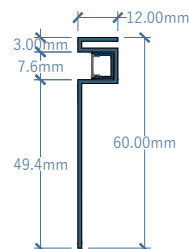

Led Wattage

12

DS-LP8 60-LW12