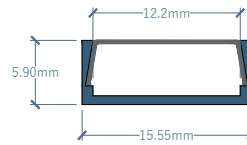

Height mm **Length mm** **Material**

10 3000 Stainless Steel

Led Wattage

12

DS-LP4 10-LW12

LED

LED

LED Profile made for floor or wall edges or auxiliary light made in Stainless Steel (304).

LED

PROFILES

LED

LED Profile made for floor or wall edges or auxilliary light n Aluminium

Height mm	Length mm	LED WATT	Material
12.1	3000	12	Aluminium

DA-LP1 121-LW12

LED

Height mm	Length mm	LED WATT	Material
7	3000	12	Aluminium

DA-LP2 7-LW12

LED

Height mm	Length mm	LED WATT	Material
7	3000	12	Aluminium

DA-LP3 7-LW12

LED

Height mm	Length mm	LED WATT	Material
12.2	3000	12	Aluminium

DA-LP4 122-LW12

LED

LED Profile made for floor or wall edges or auxiliary lighting in Aluminium

Height mm	Length mm	LED WATT	Material
5.9	3000	24	Aluminium

DA-LP5 59-LW24

LED

Height mm	Length mm	LED WATT	Material
13	3000	24	Aluminium