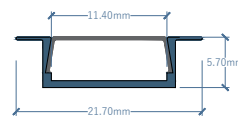

LED Profile made for floor or wall edges or auxiliary lighting in Aluminium

Height mm	Length mm	LED WATT	Material
5.9	3000	24	Aluminium

DA-LP5 59-LW24

LED

Height mm	Length mm	LED WATT	Material
13	3000	24	Aluminium

DA-LP6 13-LW24

LED

Height mm	Length mm	LED WATT	Material
9.8	3000	24	Aluminium

DA-LP7 98-LW24

LED

Height mm	Length mm	LED WATT	Material
5.7	3000	12	Aluminium

DA-LP8 57-LW12

LED