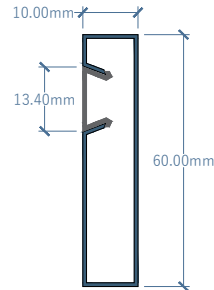

STAINLESS STEEL

PROFILES

LED

PROFILES

LED

LED Pprofile made for floor or wall edges or auxiliary light made in Stainless Steel (304).

Height mm **Length mm** **Material**

60 2440 Stainless Steel

Led Wattage

12

DS-LP1 60-LW12

LED

Height mm **Length mm** **Material**

80 2440 Stainless Steel

Led Wattage

12

Height mm **Length mm** **Material**

10 3000 Stainless Steel

Led Wattage

12

DS-LP4 10-LW12

LED

LED

LED Profile made for floor or wall edges or auxiliary light made in Stainless Steel (304).

Height mm Length mm Material

60 2440 Stainless Steel

Led Wattage

12

DS-LP5 60-LW12

LED

Height mm Length mm Material

60 2440 Stainless Steel