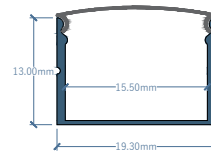

LED

PROFILES

LED

LED Profile made for floor or wall edges or auxilliary light n Aluminium

Height mm	Length mm	LED WATT	Material
12.1	3000	12	Aluminium

DA-LP1 121-LW12

LED

Height mm	Length mm	LED WATT	Material
7	3000	12	Aluminium

DA-LP2 7-LW12

LED

Height mm	Length mm	LED WATT	Material
7	3000	12	Aluminium

DA-LP3 7-LW12

LED

Height mm	Length mm	LED WATT	Material
12.2	3000	12	Aluminium

DA-LP4 122-LW12

LED

LED Profile made for floor or wall edges or auxiliary lighting in Aluminium

Height mm	Length mm	LED WATT	Material
5.9	3000	24	Aluminium

DA-LP5 59-LW24

LED

Height mm	Length mm	LED WATT	Material
13	3000	24	Aluminium

DA-LP6 13-LW24

LED

Height mm	Length mm	LED WATT	Material
9.8	3000	24	Aluminium

DA-LP7 98-LW24

LED

Height mm	Length mm	LED WATT	Material
5.7	3000	12	Aluminium

DA-LP8 57-LW12

LED