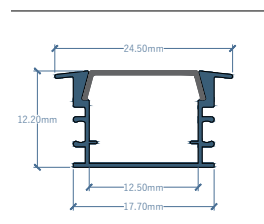

LED

PROFILES

LED

LED Profile made for floor or wall edges or auxilliary light n Aluminium

Height mm	Length mm	LED WATT	Material
12.1	3000	12	Aluminium

DA-LP1 121-LW12

LED

Height mm	Length mm	LED WATT	Material
7	3000	12	Aluminium

DA-LP2 7-LW12

LED

Height mm	Length mm	LED WATT	Material
7	3000	12	Aluminium

DA-LP3 7-LW12

LED

Height mm	Length mm	LED WATT	Material
12.2	3000	12	Aluminium

DA-LP4 122-LW12

LED

LED Profile made for floor or wall edges or auxiliary lighting in Aluminium

Height mm	Length mm	LED WATT	Material
5.9	3000	24	Aluminium

DA-LP5 59-LW24

LED

Height mm	Length mm	LED WATT	Material
13	3000	24	Aluminium