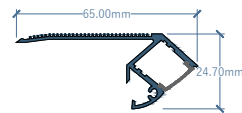

Height mm	Length mm	LED WATT	Material
25.7	3000	24	Aluminium

DA-LP18 257-LW24

LED

Height mm	Length mm	LED WATT	Material
24.7	3000	24	Aluminium

DA-LP19 247-LW24

LED

ACCESSORIES

DA-LP1 80-LW12