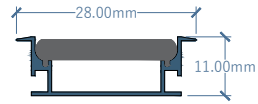

DA-LP15 10-LW12

LED

Height mm	Length mm	LED WATT	Material
13	3000	12	Aluminium

DA-LP16 13-LW12

LED

Height mm	Length mm	LED WATT	Material
11	3000	12	Aluminium

DA-LP17 11-LW12

LED