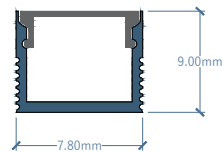

DA-LP10 13-LW12

LED

Height mm	Length mm	LED WATT	Material
11.8	3000	24	Aluminium

DA-LP11 118-LW24

LED

Height mm	Length mm	LED WATT	Material
71	3000	12	Aluminium

DA-LP12 71-LW12

LED

Height mm	Length mm	LED WATT	Material
9	3000	12	Aluminium

DA-LP13 9-LW12

LED

Height mm	Length mm	LED WATT	Material
9	3000	12	Aluminium

DA-LP14 9-LW12

LED

Height mm	Length mm	LED WATT	Material
10	3000	12	Aluminium