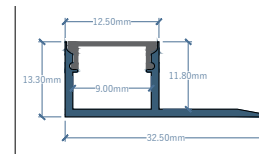

DA-LP6 13-LW24

LED

Height mm	Length mm	LED WATT	Material
9.8	3000	24	Aluminium

DA-LP7 98-LW24

LED

Height mm	Length mm	LED WATT	Material
5.7	3000	12	Aluminium

DA-LP8 57-LW12

LED

LED Profile made for floor or wall edges or auxilliary light in Aluminium

Height mm	Length mm	LED WATT	Material
9.8	3000	12	Aluminium

DA-LP9 98-LW12

LED

Height mm	Length mm	LED WATT	Material
13	3000	12	Aluminium

DA-LP10 13-LW12

LED

Height mm	Length mm	LED WATT	Material
11.8	3000	24	Aluminium

DA-LP11 118-LW24

LED

Height mm	Length mm	LED WATT	Material
71	3000	12	Aluminium

DA-LP12 71-LW12

LED