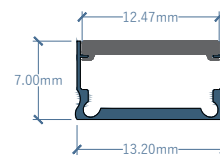

Height mm **Length mm** **Material**

10 3000 Stainless Steel

Led Wattage

12

DS-LP4 10-LW12

LED

LED

LED Profile made for floor or wall edges or auxiliary light made in Stainless Steel (304).

LED Profile made for floor or wall edges or auxilliary light made in Stainless Steel (304).

Height mm	Length mm	Material
60	2440	Stainless Steel

Led Wattage

12

DS-LP9 60-LW12

LED

ALUMINIUM

PROFILES

LED

PROFILES

LED

LED Profile made for floor or wall edges or auxilliary light n Aluminium

Height mm	Length mm	LED WATT	Material
12.1	3000	12	Aluminium

DA-LP1 121-LW12

LED

Height mm	Length mm	LED WATT	Material
7	3000	12	Aluminium

DA-LP2 7-LW12

LED

Height mm	Length mm	LED WATT	Material
7	3000	12	Aluminium

DA-LP3 7-LW12

LED

Height mm	Length mm	LED WATT	Material
12.2	3000	12	Aluminium

DA-LP4 122-LW12

LED