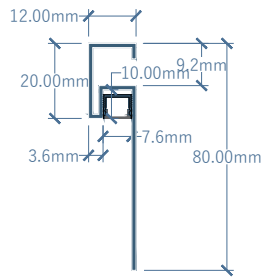

Led Wattage

12

DS-LP1 60-LW12

LED

Height mm **Length mm** **Material**

80 2440 Stainless Steel

Led Wattage

12

DS-LP2 80-LW12

LED

Height mm **Length mm** **Material**

25.7 3000 Stainless Steel

Led Wattage

12

DS-LP3 257-LW12

LED

Height mm **Length mm** **Material**

10 3000 Stainless Steel

Led Wattage

12

DS-LP4 10-LW12

LED

LED

LED Profile made for floor or wall edges or auxiliary light made in Stainless Steel (304).

Height mm Length mm Material

60 2440 Stainless Steel

Led Wattage

12

DS-LP5 60-LW12

LED

Height mm Length mm Material

60 2440 Stainless Steel