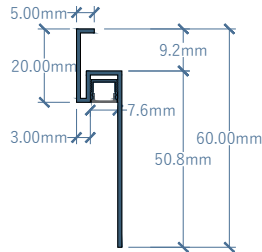

Led Wattage

12

DS-LP1 60-LW12

LED

Height mm **Length mm** **Material**

80 2440 Stainless Steel

Led Wattage

12

DS-LP2 80-LW12

LED

Height mm **Length mm** **Material**

25.7 3000 Stainless Steel

Led Wattage

12

DS-LP3 257-LW12

LED

Height mm **Length mm** **Material**

10 3000 Stainless Steel

Led Wattage

12

DS-LP4 10-LW12

LED

LED

LED Profile made for floor or wall edges or auxiliary light made in Stainless Steel (304).

Height mm Length mm Material

60 2440 Stainless Steel

Led Wattage

12

DS-LP5 60-LW12

LED

Height mm Length mm Material

60 2440 Stainless Steel