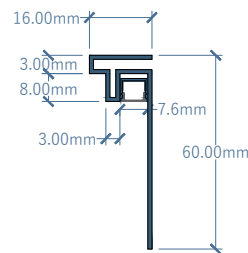

Led Wattage

12

DS-LP7 60-LW12