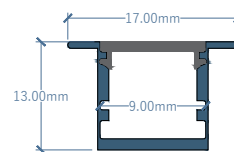

LED

Height mm	Length mm	LED WATT	Material
13	3000	12	Aluminium

DA-LP16 13-LW12