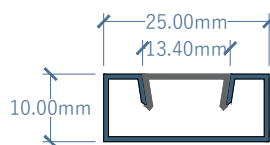

Led Wattage

12

DS-LP1 60-LW12

LED

Height mm **Length mm** **Material**

80 2440 Stainless Steel

Led Wattage

12

DS-LP2 80-LW12

LED

Height mm **Length mm** **Material**

25.7 3000 Stainless Steel

Led Wattage

12

DS-LP3 257-LW12

LED

Height mm **Length mm** **Material**

10 3000 Stainless Steel

Led Wattage

12

DS-LP4 10-LW12

LED

LED

LED Profile made for floor or wall edges or auxiliary light made in Stainless Steel (304).

Height mm Length mm Material

60 2440 Stainless Steel

Led Wattage

12

DS-LP5 60-LW12

LED

Height mm Length mm Material

60 2440 Stainless Steel