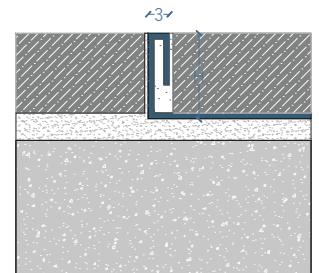

L SHAPE

Height mm	Length mm	Material
15	2440	Stainless Steel

Thickness mm

0.6	0.8	1.0	Color	Finish
DS-LS1 SM15-T6	DS-LS1 SM15-T8	DS-LS1 SM15-T10	Silver	Mirror
DS-LS1 SB15-T6	DS-LS1 SB15-T8	DS-LS1 SB15-T10	Silver	Brush
DS-LS1 GM15-T6	DS-LS1 GM15-T8	DS-LS1 GM15-T10	Gold	Mirror
DS-LS1 GB15-T6	DS-LS1 GB15-T8	DS-LS1 GB15-T10	Gold	Brush
DS-LS1 BM15-T6	DS-LS1 BM15-T8	DS-LS1 BM15-T10	Black	Mirror
DS-LS1 BB15-T6	DS-LS1 BB15-T8	DS-LS1 BB15-T10	Black	Brush
DS-LS1 RM15-T6	DS-LS1 RM15-T8	DS-LS1 RM15-T10	Rose Gold	Mirror
DS-LS1 RB15-T6	DS-LS1 RB15-T8	DS-LS1 RB15-T10	Rose Gold	Brush

L-SHAPE

L-Shaped protection and decoration for the edges and the corners of tiles, furniture and doors. Floor dividing line, carpet/floor transition. Made of Stainless Steel (304)

Thickness mm	Length mm	Material
0.8	2440	Stainless Steel

Height mm

10	12	Color	Finish
DS-LS2 SM10-T8	DS-LS2 SM12-T8	Silver	Mirror
DS-LS2 SB10-T8	DS-LS2 SB12-T8	Silver	Brush
DS-LS2 GM10-T8	DS-LS2 GM12-T8	Gold	Mirror
DS-LS2 GB10-T8	DS-LS2 GB12-T8	Gold	Brush
DS-LS2 BM10-T8	DS-LS2 BM12-T8	Black	Mirror
DS-LS2 BB10-T8	DS-LS2 BB12-T8	Black	Brush
DS-LS2 RM10-T8	DS-LS2 RM12-T8	Rose Gold	Mirror
DS-LS2 RB10-T8	DS-LS2 RB12-T8	Rose Gold	Brush