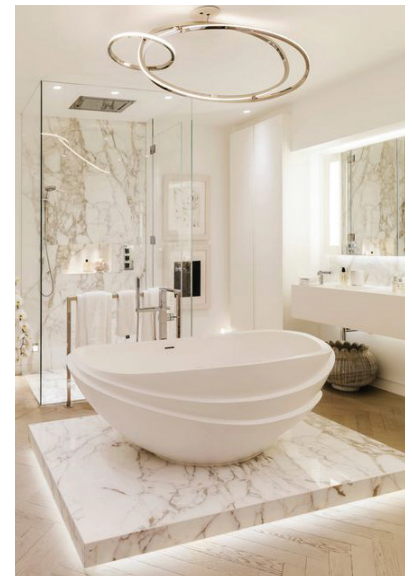

Thickness mm

0.6	0.8	1.0	Color	Finish
DS-LS1 SM125-T6	DS-LS1 SM125-T8	DS-LS1 SM125-T10	Silver	Mirror
DS-LS1 SB125-T6	DS-LS1 SB125-T8	DS-LS1 SB125-T10	Silver	Brush
DS-LS1 GM125-T6	DS-LS1 GM125-T8	DS-LS1 GM125-T10	Gold	Mirror
DS-LS1 GB125-T6	DS-LS1 GB125-T8	DS-LS1 GB125-T10	Gold	Brush
DS-LS1 BM125-T6	DS-LS1 BM125-T8	DS-LS1 BM125-T10	Black	Mirror
DS-LS1 BB125-T6	DS-LS1 BB125-T8	DS-LS1 BB125-T10	Black	Brush
DS-LS1 RM125-T6	DS-LS1 RM125-T8	DS-LS1 RM125-T10	Rose Gold	Mirror
DS-LS1 RB125-T6	DS-LS1 RB125-T8	DS-LS1 RB125-T10	Rose Gold	Brush