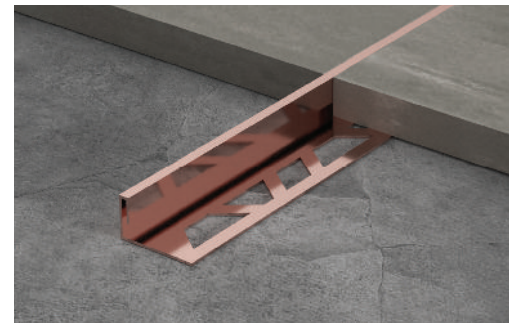

L SHAPE

Height mm	Length mm	Material
15	2440	Stainless Steel

Thickness mm

0.6	0.8	1.0	Color	Finish
DS-LS1 SM15-T6	DS-LS1 SM15-T8	DS-LS1 SM15-T10	Silver	Mirror
DS-LS1 SB15-T6	DS-LS1 SB15-T8	DS-LS1 SB15-T10	Silver	Brush
DS-LS1 GM15-T6	DS-LS1 GM15-T8	DS-LS1 GM15-T10	Gold	Mirror
DS-LS1 GB15-T6	DS-LS1 GB15-T8	DS-LS1 GB15-T10	Gold	Brush
DS-LS1 BM15-T6	DS-LS1 BM15-T8	DS-LS1 BM15-T10	Black	Mirror
DS-LS1 BB15-T6	DS-LS1 BB15-T8	DS-LS1 BB15-T10	Black	Brush
DS-LS1 RM15-T6	DS-LS1 RM15-T8	DS-LS1 RM15-T10	Rose Gold	Mirror
DS-LS1 RB15-T6	DS-LS1 RB15-T8	DS-LS1 RB15-T10	Rose Gold	Brush

L-SHAPE

L-Shaped protection and decoration for the edges and the corners of tiles, furniture and doors. Floor dividing line, carpet/floor transition. Made of Stainless Steel (304)

Thickness mm	Length mm	Material
0.8	2440	Stainless Steel

Height mm

10	12	Color	Finish
DS-LS2 SM10-T8	DS-LS2 SM12-T8	Silver	Mirror
DS-LS2 SB10-T8	DS-LS2 SB12-T8	Silver	Brush
DS-LS2 GM10-T8	DS-LS2 GM12-T8	Gold	Mirror
DS-LS2 GB10-T8	DS-LS2 GB12-T8	Gold	Brush
DS-LS2 BM10-T8	DS-LS2 BM12-T8	Black	Mirror
DS-LS2 BB10-T8	DS-LS2 BB12-T8	Black	Brush
DS-LS2 RM10-T8	DS-LS2 RM12-T8	Rose Gold	Mirror
DS-LS2 RB10-T8	DS-LS2 RB12-T8	Rose Gold	Brush