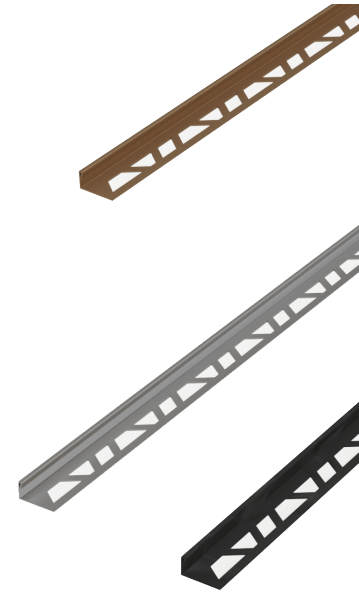

STAINLESS STEEL

PROFILES

L-SHAPE
PROFILES

L SHAPE

L-Shaped Edging Profile made of Stainless Steel (304) with a narrow visible edge. Protection and decoration for the edges and the corners of tiles, furniture, doors.

L SHAPE

Height mm Length mm Material

8 2440 Stainless Steel

Thickness mm

0.6	0.8	1.0	Color	Finish
DS-LS1 SM8-T6	DS-LS1 SM8-T8	DS-LS1 SM8-T10	Silver	 Mirror
DS-LS1 SB8-T6	DS-LS1 SB8-T8	DS-LS1 SB8-T10	Silver	 Brush
DS-LS1 GM8-T6	DS-LS1 GM8-T8	DS-LS1 GM8-T10	Gold	 Mirror
DS-LS1 GB8-T6	DS-LS1 GB8-T8	DS-LS1 GB8-T10	Gold	 Brush
DS-LS1 BM8-T6	DS-LS1 BM8-T8	DS-LS1 BM8-T10	Black	 Mirror
DS-LS1 BB8-T6	DS-LS1 BB8-T8	DS-LS1 BB8-T10	Black	 Brush
DS-LS1 RM8-T6	DS-LS1 RM8-T8	DS-LS1 RM8-T10	Rose Gold	 Mirror
DS-LS1 RB8-T6	DS-LS1 RB8-T8	DS-LS1 RB8-T10	Rose Gold	 Brush

L SHAPE

Height mm Length mm Material

10 2440 Stainless Steel

Thickness mm

0.6	0.8	1.0	Color	Finish
DS-LS1 SM10-T6	DS-LS1 SM10-T8	DS-LS1 SM10-T10	Silver	 Mirror
DS-LS1 SB10-T6	DS-LS1 SB10-T8	DS-LS1 SB10-T10	Silver	 Brush
DS-LS1 CM10-T6	DS-LS1 CM10-T8	DS-LS1 CM10-T10	Gold	 Mirror
DS-LS1 GB10-T6	DS-LS1 GB10-T8	DS-LS1 GB10-T10	Gold	 Brush
DS-LS1 BM10-T6	DS-LS1 BM10-T8	DS-LS1 BM10-T10	Black	 Mirror
DS-LS1 BB10-T6	DS-LS1 BB10-T8	DS-LS1 BB10-T10	Black	 Brush
DS-LS1 RM10-T6	DS-LS1 RM10-T8	DS-LS1 RM10-T10	Rose Gold	 Mirror
DS-LS1 RB10-T6	DS-LS1 RB10-T8	DS-LS1 RB10-T10	Rose Gold	 Brush

L SHAPE

Height mm	Length mm	Material
12	2440	Stainless Steel

Thickness mm

0.6	0.8	1.0	Color	Finish
DS-LS1 SM12-T6	DS-LS1 SM12-T8	DS-LS1 SM12-T10	Silver	 Mirror
DS-LS1 SB12-T6	DS-LS1 SB12-T8	DS-LS1 SB12-T10	Silver	 Brush
DS-LS1 GM12-T6	DS-LS1 GM12-T8	DS-LS1 GM12-T10	Gold	 Mirror
DS-LS1 GB12-T6	DS-LS1 GB12-T8	DS-LS1 GB12-T10	Gold	 Brush
DS-LS1 BM12-T6	DS-LS1 BM12-T8	DS-LS1 BM12-T10	Black	 Mirror
DS-LS1 BB12-T6	DS-LS1 BB12-T8	DS-LS1 BB12-T10	Black	 Brush
DS-LS1 RM12-T6	DS-LS1 RM12-T8	DS-LS1 RM12-T10	Rose Gold	 Mirror
DS-LS1 RB12-T6	DS-LS1 RB12-T8	DS-LS1 RB12-T10	Rose Gold	 Brush