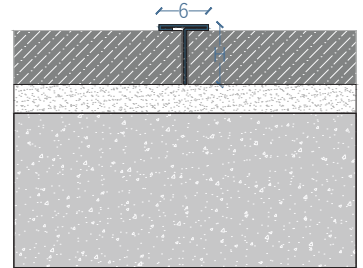

Thickness mm

0.5	Color	Finish
DS-DS6 SM6-T5	Silver	Mirror
DS-DS6 SB6-T5	Silver	Brush
DS-DS6 GM6-T5	Gold	Mirror
DS-DS6 GB6-T5	Gold	Brush
DS-DS6 BM6-T5	Black	Mirror
DS-DS6 BB6-T5	Black	Brush
DS-DS6 RM6-T5	Rose Gold	Mirror
DS-DS6 RB6-T5	Rose Gold	Brush