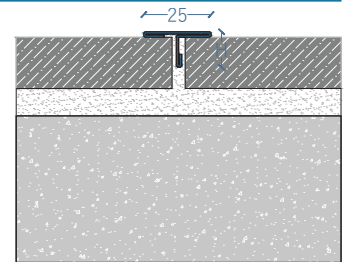

Thickness mm

0.6	0.8	Color	Finish
DS-DS9 SM8-T6	DS-DS9 SM8-T8	Silver	Mirror
DS-DS9 SB8-T6	DS-DS9 SB8-T8	Silver	Brush
DS-DS9 GM8-T6	DS-DS9 GM8-T8	Gold	Mirror
DS-DS9 GB8-T6	DS-DS9 GB8-T8	Gold	Brush
DS-DS9 BM8-T6	DS-DS9 BM8-T8	Black	Mirror
DS-DS9 BB8-T6	DS-DS9 BB8-T8	Black	Brush
DS-DS9 RM8-T6	DS-DS9 RM8-T8	Rose Gold	Mirror
DS-DS9 RB8-T6	DS-DS9 RB8-T8	Rose Gold	Brush