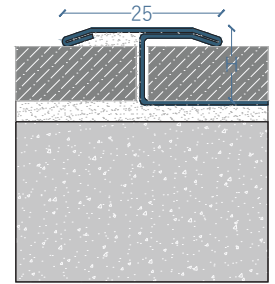

DIVIDING STRIP

DIVIDING STRIP

T-Shape Profile made of Stainless Steel (304), Height: 15/18mm

Height mm	Length mm	Material
15	2440	Stainless Steel

Thickness mm

0.6	0.8	Color	Finish
DS-DS11 SM15-T6	DS-DS11 SM15-T8	Silver	Mirror
DS-DS11 SB15-T6	DS-DS11 SB15-T8	Silver	Brush
DS-DS11 GM15-T6	DS-DS11 GM15-T8	Gold	Mirror
DS-DS11 GB15-T6	DS-DS11 GB15-T8	Gold	Brush
DS-DS11 BM15-T6	DS-DS11 BM15-T8	Black	Mirror
DS-DS11 BB15-T6	DS-DS11 BB15-T8	Black	Brush
DS-DS11 RM15-T6	DS-DS11 RM15-T8	Rose Gold	Mirror
DS-DS11 RB15-T6	DS-DS11 RB15-T8	Rose Gold	Brush