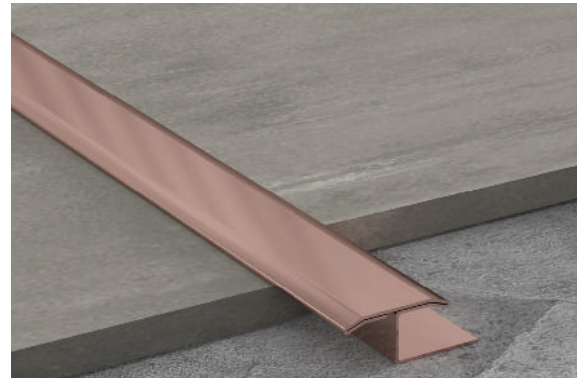

DIVIDING STRIP

DIVIDING STRIP

T-Shape Profile made of Stainless Steel (304), Height: 15/18mm

Height mm	Length mm	Material
15	2440	Stainless Steel

Thickness mm

0.6	0.8	Color	Finish
DS-DS11 SM15-T6	DS-DS11 SM15-T8	Silver	Mirror
DS-DS11 SB15-T6	DS-DS11 SB15-T8	Silver	Brush
DS-DS11 GM15-T6	DS-DS11 GM15-T8	Gold	Mirror
DS-DS11 GB15-T6	DS-DS11 GB15-T8	Gold	Brush
DS-DS11 BM15-T6	DS-DS11 BM15-T8	Black	Mirror
DS-DS11 BB15-T6	DS-DS11 BB15-T8	Black	Brush
DS-DS11 RM15-T6	DS-DS11 RM15-T8	Rose Gold	Mirror
DS-DS11 RB15-T6	DS-DS11 RB15-T8	Rose Gold	Brush