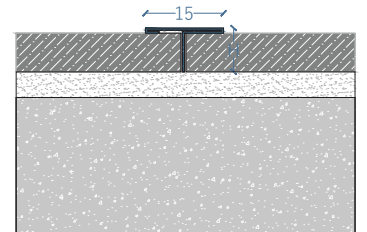

Thickness mm

0.6	Color		Finish
DS-DS7 SM15-T6	Silver		Mirror
DS-DS7 SB15-T6	Silver		Brush
DS-DS7 GM15-T6	Gold		Mirror
DS-DS7 GB15-T6	Gold		Brush
DS-DS7 BM15-T6	Black		Mirror
DS-DS7 BB15-T6	Black		Brush
DS-DS7 RM15-T6	Rose Gold		Mirror
DS-DS7 RB15-T6	Rose Gold		Brush