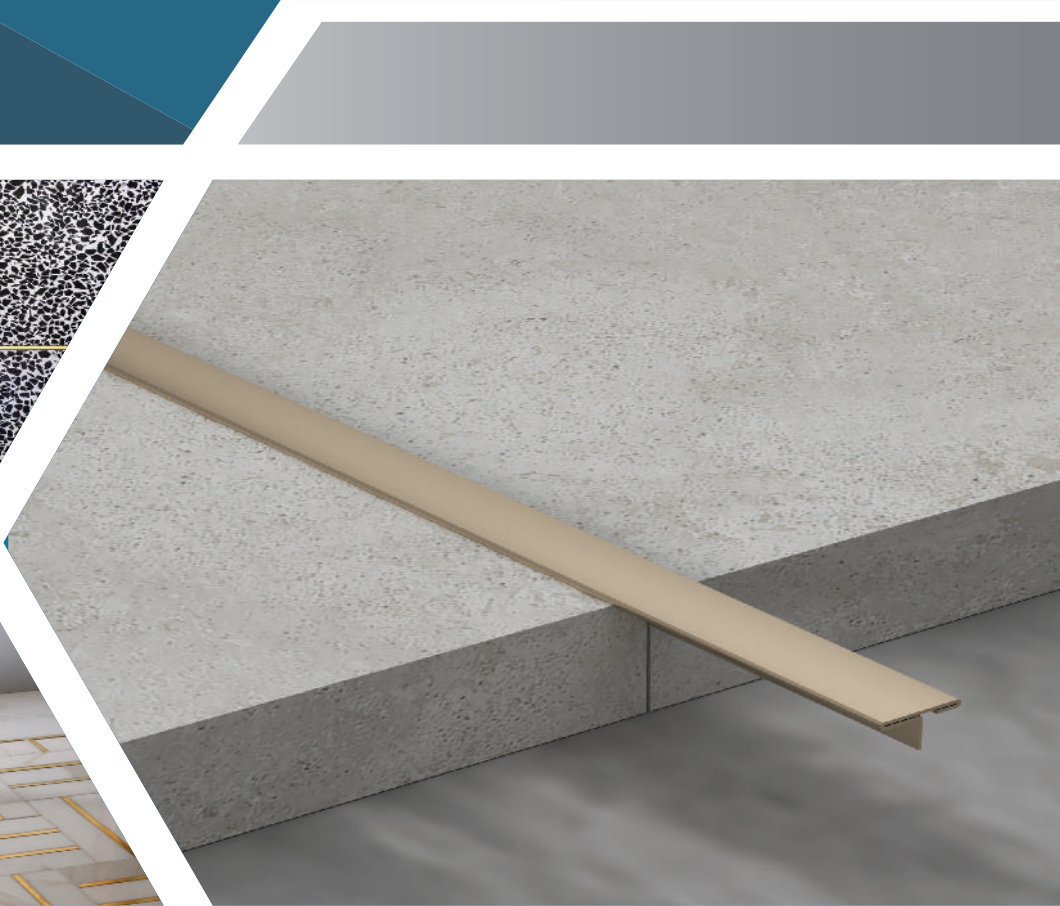

DIVIDING STRIP

T-Shape Profile made of Stainless Steel (304), visible surface / Height: 8mm

Height mm	Length mm	Material
8	2440	Stainless Steel

Thickness mm

0.6	0.8	Color	Finish
DS-DS9 SM8-T6	DS-DS9 SM8-T8	Silver	Mirror
DS-DS9 SB8-T6	DS-DS9 SB8-T8	Silver	Brush
DS-DS9 GM8-T6	DS-DS9 GM8-T8	Gold	Mirror
DS-DS9 GB8-T6	DS-DS9 GB8-T8	Gold	Brush
DS-DS9 BM8-T6	DS-DS9 BM8-T8	Black	Mirror
DS-DS9 BB8-T6	DS-DS9 BB8-T8	Black	Brush
DS-DS9 RM8-T6	DS-DS9 RM8-T8	Rose Gold	Mirror
DS-DS9 RB8-T6	DS-DS9 RB8-T8	Rose Gold	Brush