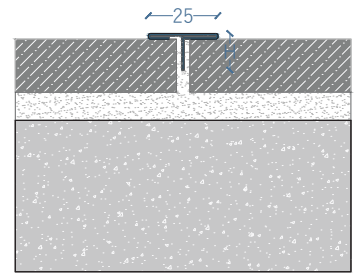

DIVIDING STRIP

T-Shape Profile made of Stainless Steel,
visible surface / Height: 8mm

Height mm	Length mm	Material
8	2440	Stainless Steel

Thickness mm		Color	Finish
0.6	0.8		
DS-DS10 SM8-T6	DS-DS10 SM8-T8	Silver	Mirror
DS-DS10 SB8-T6	DS-DS10 SB8-T8	Silver	Brush
DS-DS10 GM8-T6	DS-DS10 GM8-T8	Gold	Mirror
DS-DS10 GB8-T6	DS-DS10 GB8-T8	Gold	Brush
DS-DS10 BM8-T6	DS-DS10 BM8-T8	Black	Mirror
DS-DS10 BB8-T6	DS-DS10 BB8-T8	Black	Brush
DS-DS10 RM8-T6	DS-DS10 RM8-T8	Rose Gold	Mirror
DS-DS10 RB8-T6	DS-DS10 RB8-T8	Rose Gold	Brush