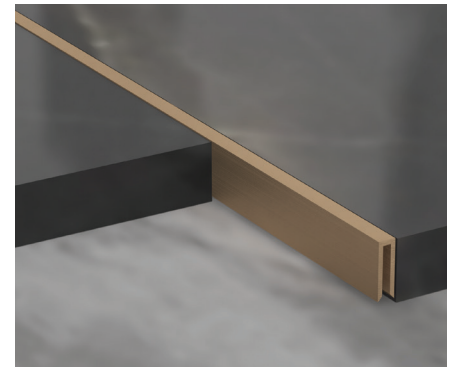

STAINLESS STEEL

PROFILES

DIVIDING STRIPS

DIVIDING STRIP

U-Shape Profile made of Stainless Steel (304),
visible surface / width: 3mm

Width mm	Height mm	Length mm	Material
3	10	2440	Stainless Steel

Thickness mm

DIVIDING STRIP

U-Shape Profile made of Stainless Steel (304),
visible surface / width: 5mm

Width mm	Height mm	Length mm	Material
5	10	2440	Stainless Steel

Thickness mm

0.6	0.8	Color	Finish
DS-DS1 SM5-T6	DS-DS1 SM5-T8	Silver	Mirror
DS-DS1 SB5-T6	DS-DS1 SB5-T8	Silver	Brush
DS-DS1 GM5-T6	DS-DS1 GM5-T8	Gold	Mirror
DS-DS1 GB5-T6	DS-DS1 GB5-T8	Gold	Brush
DS-DS1 BM5-T6	DS-DS1 BM5-T8	Black	Mirror
DS-DS1 BB5-T6	DS-DS1 BB5-T8	Black	Brush
DS-DS1 RM5-T6	DS-DS1 RM5-T8	Rose Gold	Mirror
DS-DS1 RB5-T6	DS-DS1 RB5-T8	Rose Gold	Brush

DIVIDING STRIP

U-Shape Profile made of Stainless Steel (304), visible surface / width: 8mm

Width mm	Length mm	Material
8	2440	Stainless Steel

Thickness mm

0.6	0.8	1.0	Color	Finish
DS-DS1SM8T6	DS-DS1SM8T8	DS-DS1SM8T10	Silver	 Mirror
DS-DS1SB8T6	DS-DS1SB8T8	DS-DS1SB8T10	Silver	 Brush
DS-DS1GM8T6	DS-DS1GM8T8	DS-DS1GM8T10	Gold	 Mirror
DS-DS1GB8T6	DS-DS1GB8T8	DS-DS1GB8T10	Gold	 Brush
DS-DS1BM8T6	DS-DS1BM8T8	DS-DS1BM8T10	Black	 Mirror
DS-DS1BB8T6	DS-DS1BB8T8	DS-DS1BB8T10	Black	 Brush
DS-DS1RM8T6	DS-DS1RM8T8	DS-DS1RM8T10	Rose Gold	 Mirror
DS-DS1RB8T6	DS-DS1RB8T8	DS-DS1RB8T10	Rose Gold	 Brush

DIVIDING STRIP

U-Shape Profile made of Stainless Steel (304), visible surface / width: 10mm

Width mm	Length mm	Material
10	2440	Stainless Steel

Thickness mm

0.6	0.8	1.0	Color	Finish
DS-DS2 SM10-T6	DS-DS1 SM5-T8	DS-DS2 SM10-T10	Silver	Mirror
DS-DS2 SB10-T6	DS-DS1 SB5-T8	DS-DS2 SB10-T10	Silver	Brush
DS-DS2 GM10-T6	DS-DS1 GM5-T8	DS-DS2 GM10-T10	Gold	Mirror
DS-DS2 GB10-T6	DS-DS1 GB5-T8	DS-DS2 GB10-T10	Gold	Brush
DS-DS2 BM10-T6	DS-DS1 BM5-T8	DS-DS2 BM10-T10	Black	Mirror
DS-DS2 BB10-T6	DS-DS1 BB5-T8	DS-DS2 BB10-T10	Black	Brush
DS-DS2 RM10-T6	DS-DS1 RM5-T8	DS-DS2 RM10-T10	Rose Gold	Mirror
DS-DS2 RB10-T6	DS-DS1 RB5-T8	DS-DS2 RB10-T10	Rose Gold	Brush