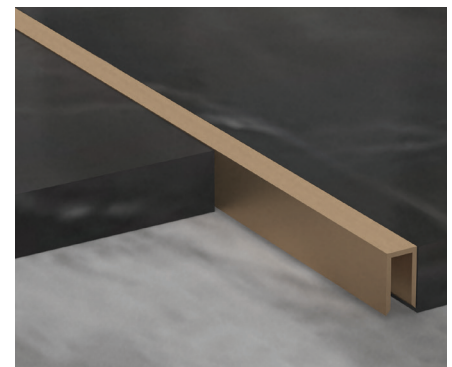

STAINLESS STEEL

PROFILES

DIVIDING STRIPS

DIVIDING STRIP

U-Shape Profile made of Stainless Steel (304),
visible surface / width: 3mm

Width mm	Height mm	Length mm	Material
3	10	2440	Stainless Steel

Thickness mm

DIVIDING STRIP

U-Shape Profile made of Stainless Steel (304),
visible surface / width: 5mm

Width mm	Height mm	Length mm	Material
5	10	2440	Stainless Steel

Thickness mm

0.6	0.8	Color	Finish
DS-DS1 SM5-T6	DS-DS1 SM5-T8	Silver	Mirror
DS-DS1 SB5-T6	DS-DS1 SB5-T8	Silver	Brush
DS-DS1 GM5-T6	DS-DS1 GM5-T8	Gold	Mirror
DS-DS1 GB5-T6	DS-DS1 GB5-T8	Gold	Brush
DS-DS1 BM5-T6	DS-DS1 BM5-T8	Black	Mirror
DS-DS1 BB5-T6	DS-DS1 BB5-T8	Black	Brush
DS-DS1 RM5-T6	DS-DS1 RM5-T8	Rose Gold	Mirror
DS-DS1 RB5-T6	DS-DS1 RB5-T8	Rose Gold	Brush

DIVIDING STRIP

U-Shape Profile made of Stainless Steel (304), visible surface / width: 8mm

Width mm	Length mm	Material
8	2440	Stainless Steel

Thickness mm

0.6	0.8	1.0	Color	Finish
DS-DS1SM8T6	DS-DS1SM8T8	DS-DS1SM8T10	Silver	 Mirror
DS-DS1SB8T6	DS-DS1SB8T8	DS-DS1SB8T10	Silver	 Brush
DS-DS1GM8T6	DS-DS1GM8T8	DS-DS1GM8T10	Gold	 Mirror
DS-DS1GB8T6	DS-DS1GB8T8	DS-DS1GB8T10	Gold	 Brush
DS-DS1BM8T6	DS-DS1BM8T8	DS-DS1BM8T10	Black	 Mirror
DS-DS1BB8T6	DS-DS1BB8T8	DS-DS1BB8T10	Black	 Brush
DS-DS1RM8T6	DS-DS1RM8T8	DS-DS1RM8T10	Rose Gold	 Mirror
DS-DS1RB8T6	DS-DS1RB8T8	DS-DS1RB8T10	Rose Gold	 Brush