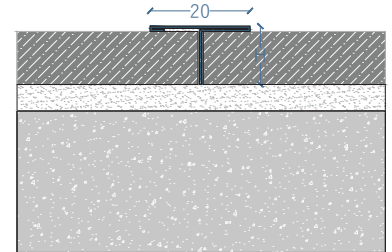

Thickness mm

0.6	Color	Finish
DS-DS8 SM20-T6	Silver	Mirror
DS-DS8 SB20-T6	Silver	Brush
DS-DS8 GM20-T6	Gold	Mirror
DS-DS8 GB20-T6	Gold	Brush
DS-DS8 BM20-T6	Black	Mirror
DS-DS8 BB20-T6	Black	Brush
DS-DS8 RM20-T6	Rose Gold	Mirror
DS-DS8 RB20-T6	Rose Gold	Brush