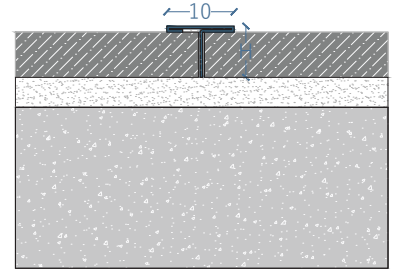

DIVIDING STRIP

T-Shape Profile made of Stainless Steel (304), visible surface / width: 10mm

Width mm	Length mm	Material
10	2440	Stainless Steel

Thickness mm

0.5	Color		Finish
DS-DS6 SM10-T5	Silver		Mirror
DS-DS6 SB10-T5	Silver		Brush
DS-DS6 GM10-T5	Gold		Mirror
DS-DS6 GB10-T5	Gold		Brush
DS-DS6 BM10-T5	Black		Mirror
DS-DS6 BB10-T5	Black		Brush
DS-DS6 RM10-T5	Rose Gold		Mirror
DS-DS6 RB10-T5	Rose Gold		Brush

DIVIDING STRIP

T-Shape Profile made of Stainless Steel (304), visible surface / width: 15mm

Width mm	Length mm	Material
15	2440	Stainless Steel

Thickness mm

0.6	Color		Finish
DS-DS7 SM15-T6	Silver		Mirror
DS-DS7 SB15-T6	Silver		Brush
DS-DS7 GM15-T6	Gold		Mirror
DS-DS7 GB15-T6	Gold		Brush
DS-DS7 BM15-T6	Black		Mirror
DS-DS7 BB15-T6	Black		Brush
DS-DS7 RM15-T6	Rose Gold		Mirror
DS-DS7 RB15-T6	Rose Gold		Brush