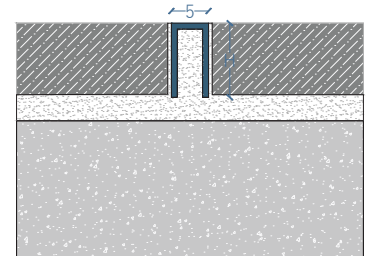

Thickness mm

0.6	0.8	Color	Finish
DS-DS1 SM5-T6	DS-DS1 SM5-T8	Silver	Mirror
DS-DS1 SB5-T6	DS-DS1 SB5-T8	Silver	Brush
DS-DS1 GM5-T6	DS-DS1 GM5-T8	Gold	Mirror
DS-DS1 GB5-T6	DS-DS1 GB5-T8	Gold	Brush
DS-DS1 BM5-T6	DS-DS1 BM5-T8	Black	Mirror
DS-DS1 BB5-T6	DS-DS1 BB5-T8	Black	Brush
DS-DS1 RM5-T6	DS-DS1 RM5-T8	Rose Gold	Mirror
DS-DS1 RB5-T6	DS-DS1 RB5-T8	Rose Gold	Brush