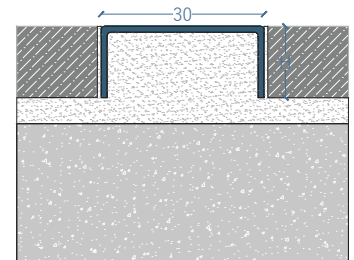

DIVIDING STRIP

U-Shape Profile made of Stainless Steel (304), visible surface / width: 30mm

Width mm	Length mm	Material
30	2440	Stainless Steel

Thickness mm		Color	Finish
0.6	0.8		
DS-DS5 SM30-T6	DS-DS5 SM30-T8	Silver	Mirror
DS-DS5 SB30-T6	DS-DS5 SB30-T8	Silver	Brush
DS-DS5 GM30-T6	DS-DS5 GM30-T8	Gold	Mirror
DS-DS5 GB30-T6	DS-DS5 GB30-T8	Gold	Brush
DS-DS5 BM30-T6	DS-DS5 BM30-T8	Black	Mirror
DS-DS5 BB30-T6	DS-DS5 BB30-T8	Black	Brush
DS-DS5 RM30-T6	DS-DS5 RM30-T8	Rose Gold	Mirror
DS-DS5 RB30-T6	DS-DS5 RB30-T8	Rose Gold	Brush