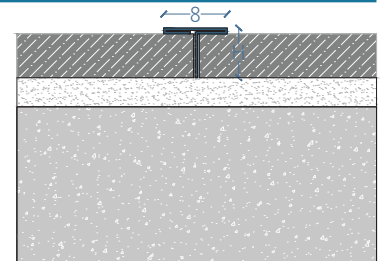

Thickness mm

0.5	Color	Finish
DS-DS6 SM8-T5	Silver	Mirror
DS-DS6 SB8-T5	Silver	Brush
DS-DS6 GM8-T5	Gold	Mirror
DS-DS6 GB8-T5	Gold	Brush
DS-DS6 BM8-T5	Black	Mirror
DS-DS6 BB8-T5	Black	Brush
DS-DS6 RM8-T5	Rose Gold	Mirror
DS-DS6 RB8-T5	Rose Gold	Brush