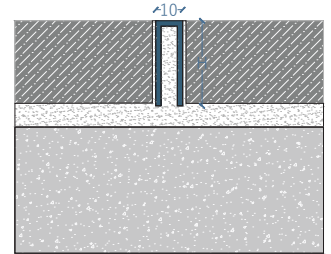

Thickness mm

0.6	0.8	1.0	Color	Finish
DS-DS2 SM10-T6	DS-DS1 SM5-T8	DS-DS2 SM10-T10	Silver	Mirror
DS-DS2 SB10-T6	DS-DS1 SB5-T8	DS-DS2 SB10-T10	Silver	Brush
DS-DS2 GM10-T6	DS-DS1 GM5-T8	DS-DS2 GM10-T10	Gold	Mirror
DS-DS2 GB10-T6	DS-DS1 GB5-T8	DS-DS2 GB10-T10	Gold	Brush
DS-DS2 BM10-T6	DS-DS1 BM5-T8	DS-DS2 BM10-T10	Black	Mirror
DS-DS2 BB10-T6	DS-DS1 BB5-T8	DS-DS2 BB10-T10	Black	Brush
DS-DS2 RM10-T6	DS-DS1 RM5-T8	DS-DS2 RM10-T10	Rose Gold	Mirror
DS-DS2 RB10-T6	DS-DS1 RB5-T8	DS-DS2 RB10-T10	Rose Gold	Brush