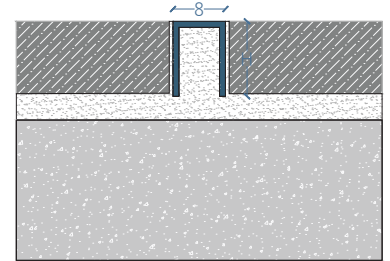

Thickness mm

0.6	0.8	1.0	Color	Finish
DS-DS1SM8T6	DS-DS1SM8T8	DS-DS1SM8T10	Silver	Mirror
DS-DS1SB8T6	DS-DS1SB8T8	DS-DS1SB8T10	Silver	Brush
DS-DS1GM8T6	DS-DS1GM8T8	DS-DS1GM8T10	Gold	Mirror
DS-DS1GB8T6	DS-DS1GB8T8	DS-DS1GB8T10	Gold	Brush
DS-DS1BM8T6	DS-DS1BM8T8	DS-DS1BM8T10	Black	Mirror
DS-DS1BB8T6	DS-DS1BB8T8	DS-DS1BB8T10	Black	Brush
DS-DS1RM8T6	DS-DS1RM8T8	DS-DS1RM8T10	Rose Gold	Mirror
DS-DS1RB8T6	DS-DS1RB8T8	DS-DS1RB8T10	Rose Gold	Brush