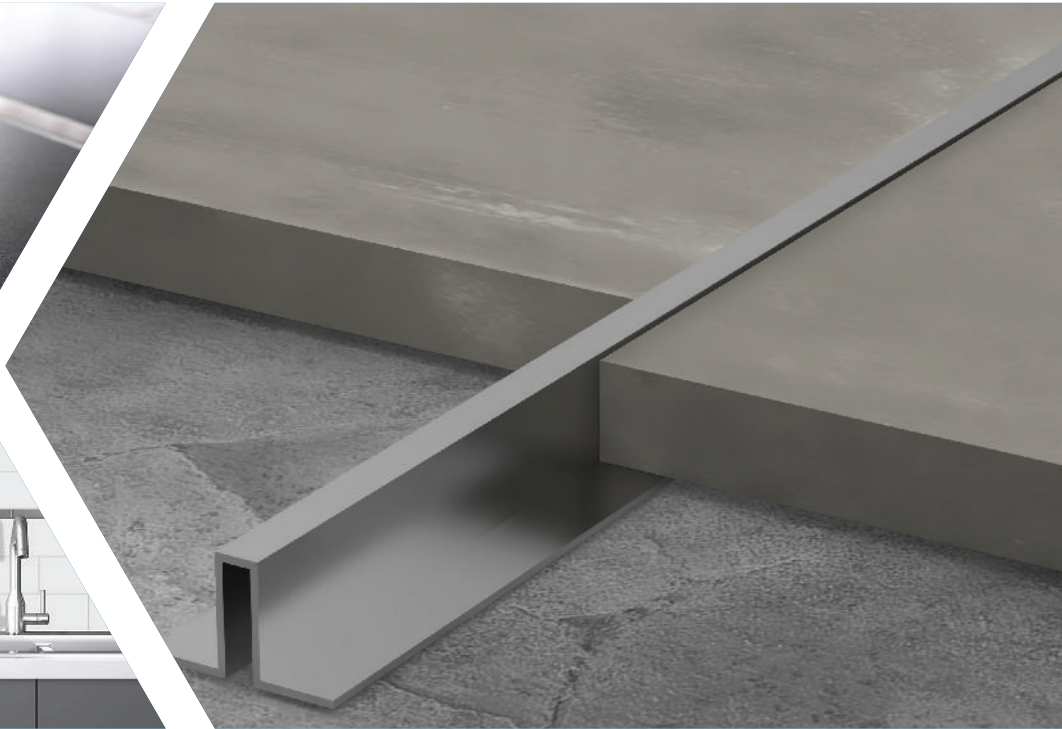

DIVIDING STRIP

Dividing Strip made of Stainless Steel (304),
Height: 8/10/12mm

Height mm	Length mm	Material
8	2440	Stainless Steel

Thickness mm

0.6	0.8	1.0	Color	Finish
DS-DS13 SM8-T6	DS-DS13 SM8-T8	DS-DS13 SM8-T10	Silver	Mirror
DS-DS13 SB8-T6	DS-DS13 SB8-T8	DS-DS13 SB8-T10	Silver	Brush
DS-DS13 GM8-T6	DS-DS13 GM8-T8	DS-DS13 GM8-T10	Gold	Mirror
DS-DS13 GB8-T6	DS-DS13 GB8-T8	DS-DS13 GB8-T10	Gold	Brush
DS-DS13 BM8-T6	DS-DS13 BM8-T8	DS-DS13 BM8-T10	Black	Mirror
DS-DS13 BB8-T6	DS-DS13 BB8-T8	DS-DS13 BB8-T10	Black	Brush
DS-DS13 RM8-T6	DS-DS13 RM8-T8	DS-DS13 RM8-T10	Rose Gold	Mirror
DS-DS13 RB8-T6	DS-DS13 RB8-T8	DS-DS13 RB8-T10	Rose Gold	Brush