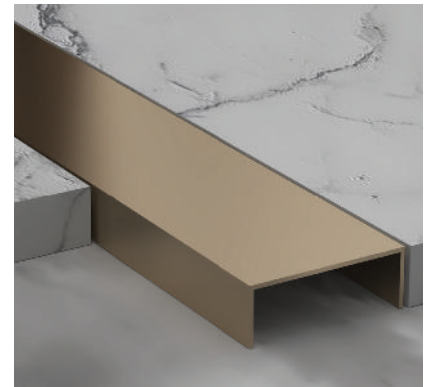

DIVIDING STRIP

U-Shape Profile made of Stainless Steel (304), visible surface / width: 30mm

Width mm	Length mm	Material
30	2440	Stainless Steel

Thickness mm			Color	Finish
0.6	0.8	1.0		
DS-DS3 SM30-T6	DS-DS3 SM30-T8	DS-DS3 SM30-T10	Silver	Mirror
DS-DS3 SB30-T6	DS-DS3 SB30-T8	DS-DS3 SB30-T10	Silver	Brush
DS-DS3 GM30-T6	DS-DS3 GM30-T8	DS-DS3 GM30-T10	Gold	Mirror
DS-DS3 GB30-T6	DS-DS3 GB30-T8	DS-DS3 GB30-T10	Gold	Brush
DS-DS3 BM30-T6	DS-DS3 BM30-T8	DS-DS3 BM30-T10	Black	Mirror
DS-DS3 BB30-T6	DS-DS3 BB30-T8	DS-DS3 BB30-T10	Black	Brush
DS-DS3 RM30-T6	DS-DS3 RM30-T8	DS-DS3 RM30-T10	Rose Gold	Mirror
DS-DS3 RB30-T6	DS-DS3 RB30-T8	DS-DS3 RB30-T10	Rose Gold	Brush

DIVIDING STRIP