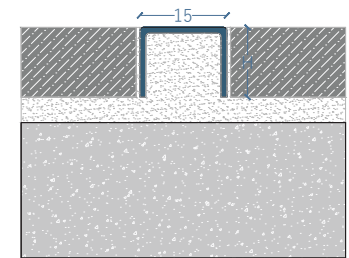

Thickness mm

0.6	0.8	Color	Finish
DS-DS4 SM15-T6	DS-DS4 SM15T8	Silver	Mirror
DS-DS4 SB15-T6	DS-DS4 SB15T8	Silver	Brush
DS-DS4 CM15-T6	DS-DS4 GM15T8	Gold	Mirror
DS-DS4 GB15-T6	DS-DS4 GB15T8	Gold	Brush
DS-DS4 BM15-T6	DS-DS4 BM15T8	Black	Mirror
DS-DS4 BB15-T6	DS-DS4 BB15T8	Black	Brush
DS-DS4 RM15-T6	DS-DS4 RM15T8	Rose Gold	Mirror
DS-DS4 RB15-T6	DS-DS4 RB15T8	Rose Gold	Brush