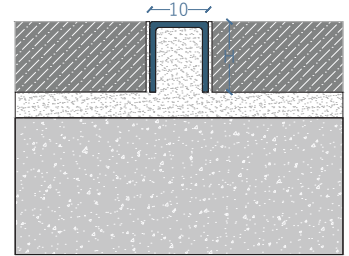

DIVIDING STRIP

DIVIDING STRIP

U-Shape Profile made of Stainless Steel (304), visible surface / width: 10mm

Height mm	Length mm	Material
10	2440	Stainless Steel

Thickness mm

0.6	0.8	Color	Finish
DS-DS4 SM10-T6	DS-DS4 SM10-T8	Silver	Mirror
DS-DS4 SB10-T6	DS-DS4 SB10-T8	Silver	Brush
DS-DS4 GM10-T6	DS-DS4 GM10-T8	Gold	Mirror
DS-DS4 GB10-T6	DS-DS4 GB10-T8	Gold	Brush
DS-DS4 BM10-T6	DS-DS4 BM10-T8	Black	Mirror
DS-DS4 BB10-T6	DS-DS4 BB10-T8	Black	Brush
DS-DS4 RM10-T6	DS-DS4 RM10-T8	Rose Gold	Mirror
DS-DS4 RB10-T6	DS-DS4 RB10-T8	Rose Gold	Brush