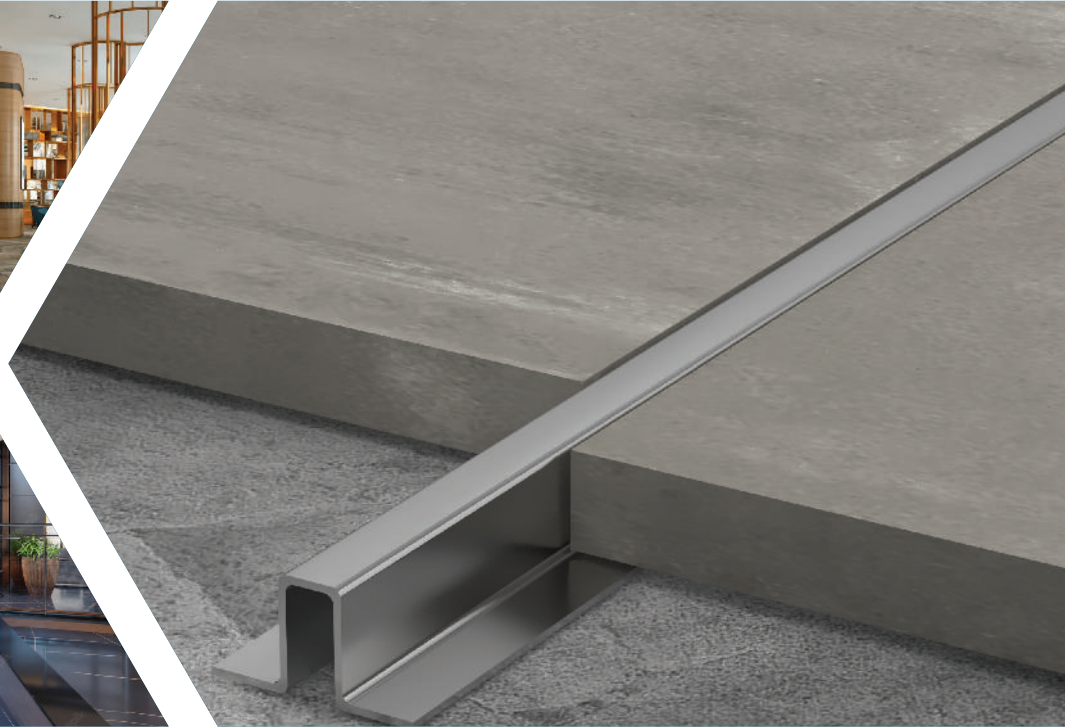

DIVIDING STRIP

Dividing Strip made of Stainless Steel (304),
Height: 8/10/12mm

Height mm	Length mm	Material
8	2440	Stainless Steel

Thickness mm

0.6	0.8	1.0	Color	Finish
DS-DS12 SM8-T6	DS-DS12 SM8-T8	DS-DS12 SM8-T10	Silver	Mirror
DS-DS12 SB8-T6	DS-DS12 SB8-T8	DS-DS12 SB8-T10	Silver	Brush
DS-DS12 GM8-T6	DS-DS12 GM8-T8	DS-DS12 GM8-T10	Gold	Mirror
DS-DS12 GB8-T6	DS-DS12 GB8-T8	DS-DS12 GB8-T10	Gold	Brush
DS-DS12 BM8-T6	DS-DS12 BM8-T8	DS-DS12 BM8-T10	Black	Mirror
DS-DS12 BB8-T6	DS-DS12 BB8-T8	DS-DS12 BB8-T10	Black	Brush
DS-DS12 RM8-T6	DS-DS12 RM8-T8	DS-DS12 RM8-T10	Rose Gold	Mirror
DS-DS12 RB8-T6	DS-DS12 RB8-T8	DS-DS12 RB8-T10	Rose Gold	Brush