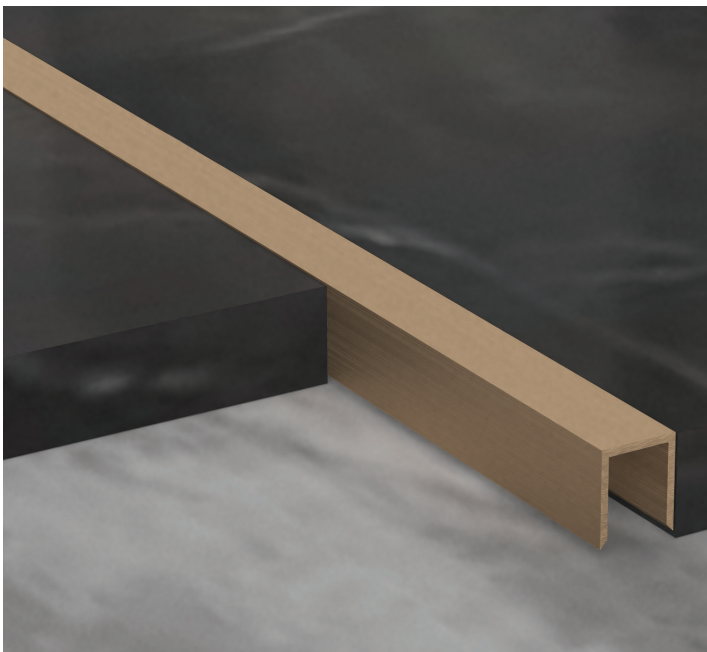

DIVIDING STRIP

U-Shape Profile made of Stainless Steel (304),
visible surface / width: 5mm

Width mm	Height mm	Length mm	Material
5	10	2440	Stainless Steel

Thickness mm

0.6	0.8	Color	Finish
DS-DS1 SM5-T6	DS-DS1 SM5-T8	Silver	Mirror
DS-DS1 SB5-T6	DS-DS1 SB5-T8	Silver	Brush
DS-DS1 GM5-T6	DS-DS1 GM5-T8	Gold	Mirror
DS-DS1 GB5-T6	DS-DS1 GB5-T8	Gold	Brush
DS-DS1 BM5-T6	DS-DS1 BM5-T8	Black	Mirror
DS-DS1 BB5-T6	DS-DS1 BB5-T8	Black	Brush
DS-DS1 RM5-T6	DS-DS1 RM5-T8	Rose Gold	Mirror
DS-DS1 RB5-T6	DS-DS1 RB5-T8	Rose Gold	Brush

DIVIDING STRIP

U-Shape Profile made of Stainless Steel (304), visible surface / width: 8mm

Width mm	Length mm	Material
8	2440	Stainless Steel

Thickness mm

0.6	0.8	1.0	Color	Finish
DS-DS1SM8T6	DS-DS1SM8T8	DS-DS1SM8T10	Silver	 Mirror
DS-DS1SB8T6	DS-DS1SB8T8	DS-DS1SB8T10	Silver	 Brush
DS-DS1GM8T6	DS-DS1GM8T8	DS-DS1GM8T10	Gold	 Mirror
DS-DS1GB8T6	DS-DS1GB8T8	DS-DS1GB8T10	Gold	 Brush
DS-DS1BM8T6	DS-DS1BM8T8	DS-DS1BM8T10	Black	 Mirror
DS-DS1BB8T6	DS-DS1BB8T8	DS-DS1BB8T10	Black	 Brush
DS-DS1RM8T6	DS-DS1RM8T8	DS-DS1RM8T10	Rose Gold	 Mirror
DS-DS1RB8T6	DS-DS1RB8T8	DS-DS1RB8T10	Rose Gold	 Brush

DIVIDING STRIP

U-Shape Profile made of Stainless Steel (304), visible surface / width: 10mm

Width mm	Length mm	Material
10	2440	Stainless Steel

Thickness mm

0.6	0.8	1.0	Color	Finish
DS-DS2 SM10-T6	DS-DS1 SM5-T8	DS-DS2 SM10-T10	Silver	Mirror
DS-DS2 SB10-T6	DS-DS1 SB5-T8	DS-DS2 SB10-T10	Silver	Brush
DS-DS2 GM10-T6	DS-DS1 GM5-T8	DS-DS2 GM10-T10	Gold	Mirror
DS-DS2 GB10-T6	DS-DS1 GB5-T8	DS-DS2 GB10-T10	Gold	Brush
DS-DS2 BM10-T6	DS-DS1 BM5-T8	DS-DS2 BM10-T10	Black	Mirror
DS-DS2 BB10-T6	DS-DS1 BB5-T8	DS-DS2 BB10-T10	Black	Brush
DS-DS2 RM10-T6	DS-DS1 RM5-T8	DS-DS2 RM10-T10	Rose Gold	Mirror
DS-DS2 RB10-T6	DS-DS1 RB5-T8	DS-DS2 RB10-T10	Rose Gold	Brush