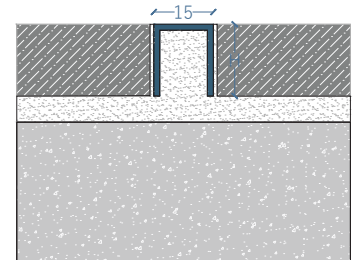

Thickness mm

0.6	0.8	1.0	Color	Finish
DS-DS3 SM15-T6	DS-DS3 SM15-T8	DS-DS3 SM15-T10	Silver	Mirror
DS-DS3 SB15-T6	DS-DS3 SB15-T8	DS-DS3 SB15-T10	Silver	Brush
DS-DS3 CM15-T6	DS-DS3 GM15-T8	DS-DS3 CM15-T10	Gold	Mirror
DS-DS3 CB15-T6	DS-DS3 GB15-T8	DS-DS3 CB15-T10	Gold	Brush
DS-DS3 BM15-T6	DS-DS3 BM15-T8	DS-DS3 BM15-T10	Black	Mirror
DS-DS3 BB15-T6	DS-DS3 BB15-T8	DS-DS3 BB15-T10	Black	Brush
DS-DS3 RM15-T6	DS-DS3 RM15-T8	DS-DS3 RM15-T10	Rose Gold	Mirror
DS-DS3 RB15-T6	DS-DS3 RB15-T8	DS-DS3 RB15-T10	Rose Gold	Brush