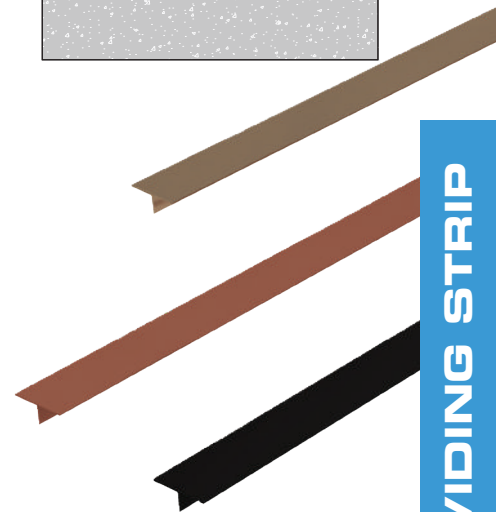

DIVIDING STRIP

T-Shape Profile made of Stainless Steel,
visible surface / Height: 8mm

Height mm	Length mm	Material
8	2440	Stainless Steel

Thickness mm		Color	Finish
0.6	0.8		
DS-DS10 SM8-T6	DS-DS10 SM8-T8	Silver	Mirror
DS-DS10 SB8-T6	DS-DS10 SB8-T8	Silver	Brush
DS-DS10 GM8-T6	DS-DS10 GM8-T8	Gold	Mirror
DS-DS10 GB8-T6	DS-DS10 GB8-T8	Gold	Brush
DS-DS10 BM8-T6	DS-DS10 BM8-T8	Black	Mirror
DS-DS10 BB8-T6	DS-DS10 BB8-T8	Black	Brush
DS-DS10 RM8-T6	DS-DS10 RM8-T8	Rose Gold	Mirror
DS-DS10 RB8-T6	DS-DS10 RB8-T8	Rose Gold	Brush