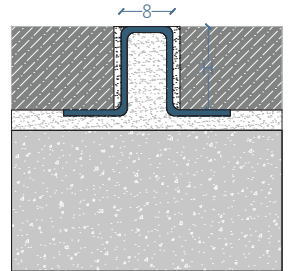

Thickness mm

0.6	0.8	1.0	Color	Finish
DS-DS12 SM8-T6	DS-DS12 SM8-T8	DS-DS12 SM8-T10	Silver	Mirror
DS-DS12 SB8-T6	DS-DS12 SB8-T8	DS-DS12 SB8-T10	Silver	Brush
DS-DS12 GM8-T6	DS-DS12 GM8-T8	DS-DS12 GM8-T10	Gold	Mirror
DS-DS12 GB8-T6	DS-DS12 GB8-T8	DS-DS12 GB8-T10	Gold	Brush
DS-DS12 BM8-T6	DS-DS12 BM8-T8	DS-DS12 BM8-T10	Black	Mirror
DS-DS12 BB8-T6	DS-DS12 BB8-T8	DS-DS12 BB8-T10	Black	Brush
DS-DS12 RM8-T6	DS-DS12 RM8-T8	DS-DS12 RM8-T10	Rose Gold	Mirror
DS-DS12 RB8-T6	DS-DS12 RB8-T8	DS-DS12 RB8-T10	Rose Gold	Brush